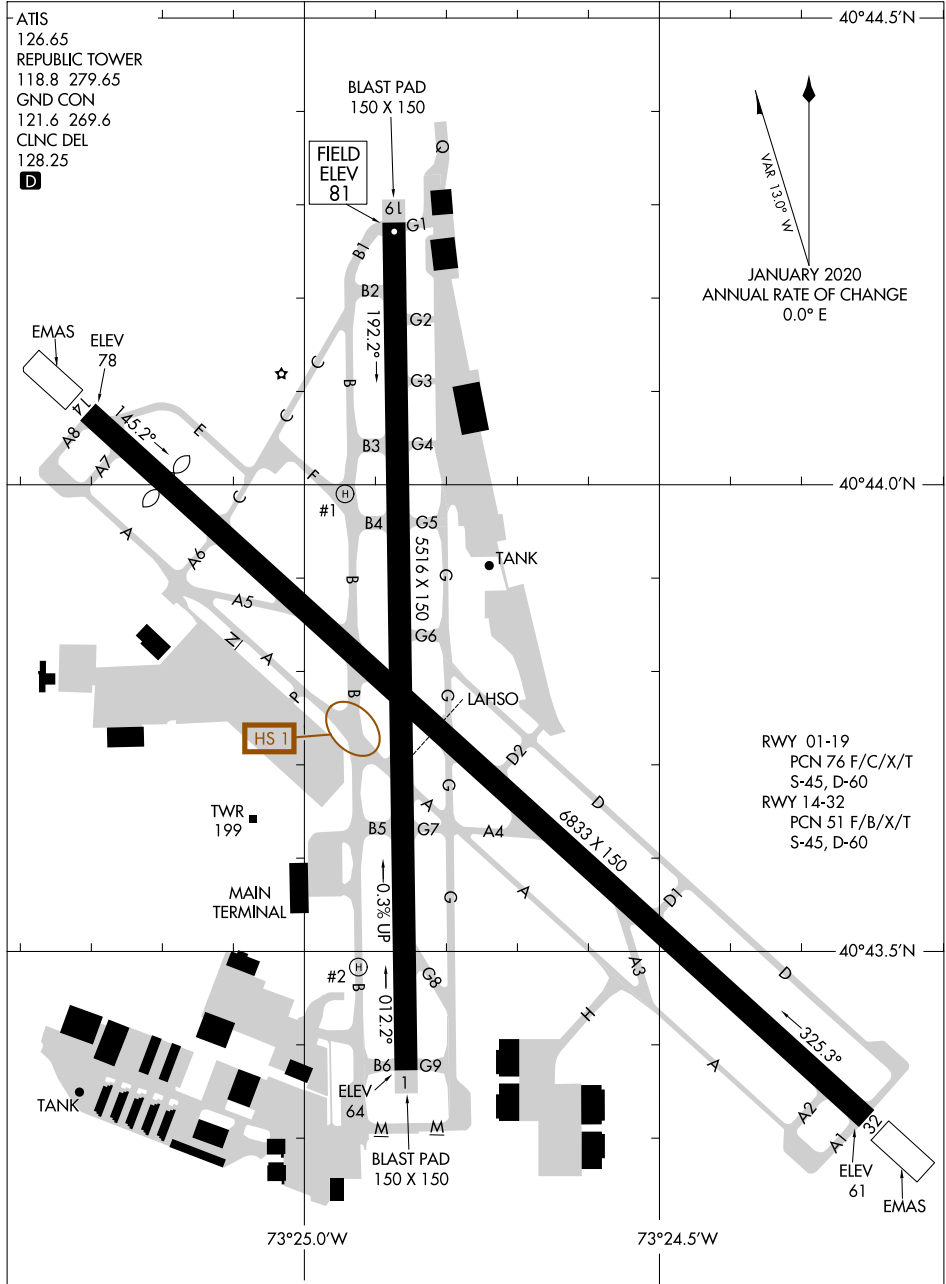

23222

AIRPORT DIAGRAM

AL-704 (FAA)

REPUBLIC (FRG)
FARMINGDALE, NEW YORK

ATIS
 126.65
 REPUBLIC TOWER
 118.8 279.65
 GND CON
 121.6 269.6
 CLNC DEL
 128.25
D

40°44.5'N

NE-2, 21 MAR 2024 to 18 APR 2024

40°44.0'N

RWY 01-19
 PCN 76 F/C/X/T
 S-45, D-60
 RWY 14-32
 PCN 51 F/B/X/T
 S-45, D-60

40°43.5'N

73°25.0'W

73°24.5'W

CAUTION: BE ALERT TO RUNWAY CROSSING CLEARANCES.
 READBACK OF ALL RUNWAY HOLDING INSTRUCTIONS IS REQUIRED.

NE-2, 21 MAR 2024 to 18 APR 2024

AIRPORT DIAGRAM

FARMINGDALE, NEW YORK
REPUBLIC (FRG)

23222