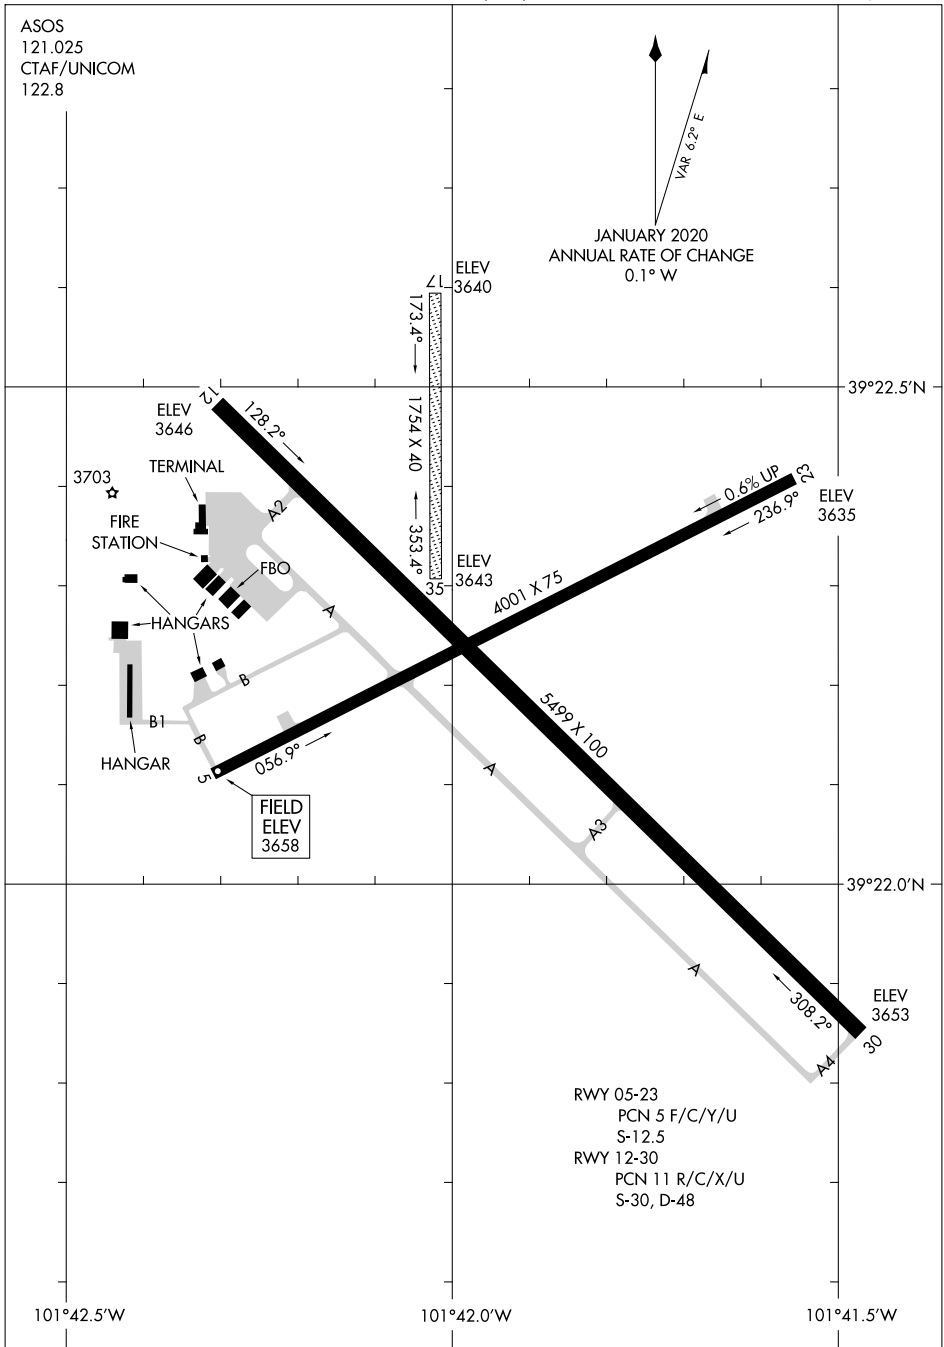

22251

AIRPORT DIAGRAM

RENNER FLD/GOODLAND MUNI (GLD)

AL-684 (FAA)

GOODLAND, KANSAS

ASOS
121.025
CTAF/UNICOM
122.8

JANUARY 2020
ANNUAL RATE OF CHANGE
0.1° W

NC-2, 21 MAR 2024 to 18 APR 2024

NC-2, 21 MAR 2024 to 18 APR 2024

AIRPORT DIAGRAM

22251

RENNER FLD/GOODLAND MUNI (GLD)

GOODLAND, KANSAS