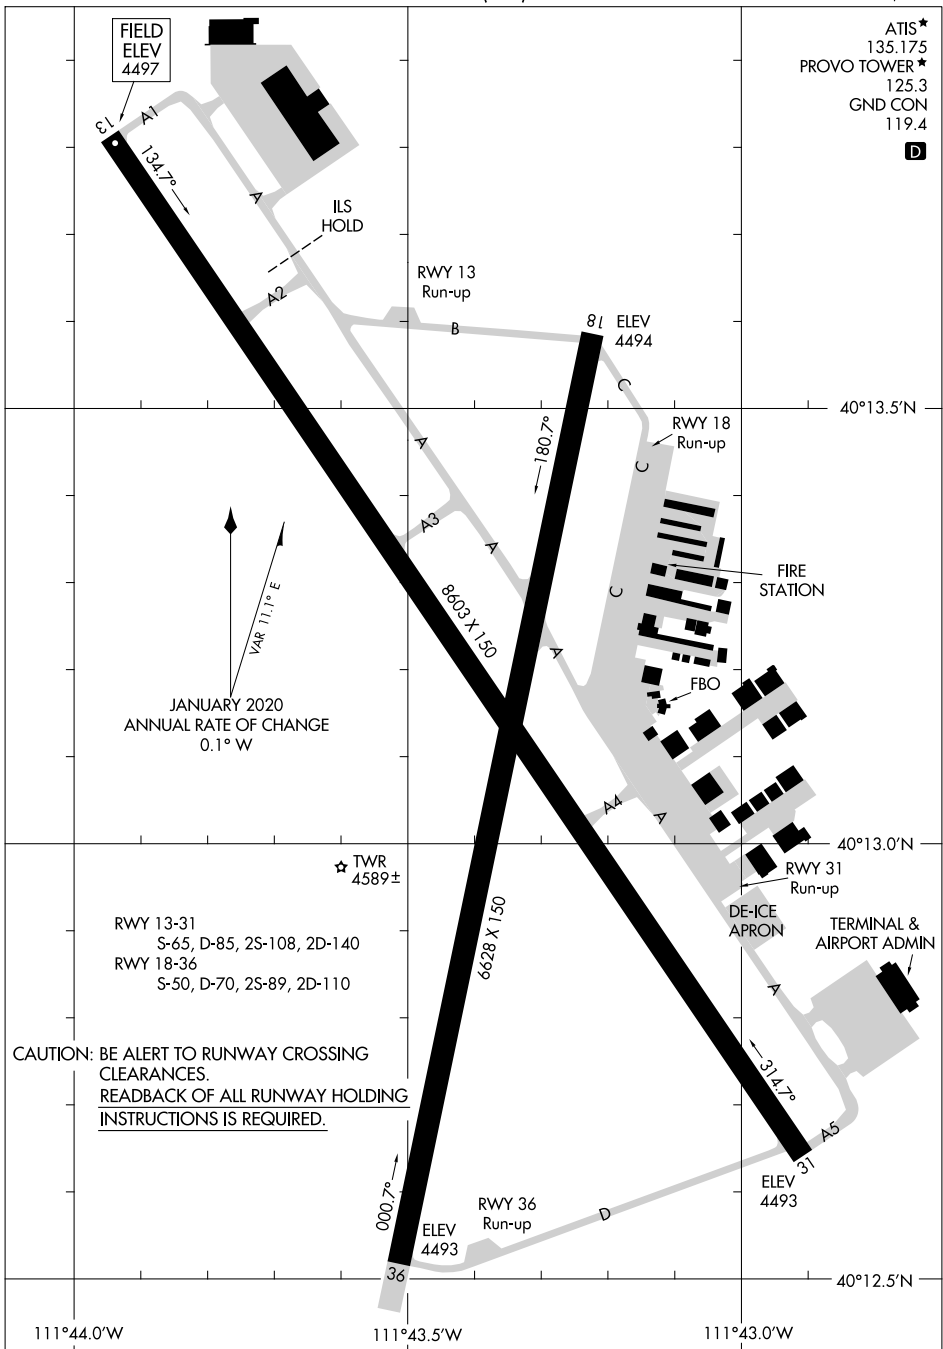

24025

AIRPORT DIAGRAM

AL-683 (FAA)

PROVO MUNI (PVT)
PROVO, UTAH

SW-4, 21 MAR 2024 to 18 APR 2024

SW-4, 21 MAR 2024 to 18 APR 2024

ATIS *
 135.175
 PROVO TOWER *
 125.3
 GND CON
 119.4
D

CAUTION: BE ALERT TO RUNWAY CROSSING CLEARANCES.
READBACK OF ALL RUNWAY HOLDING INSTRUCTIONS IS REQUIRED.

AIRPORT DIAGRAM

24025

PROVO, UTAH
PROVO MUNI (PVT)