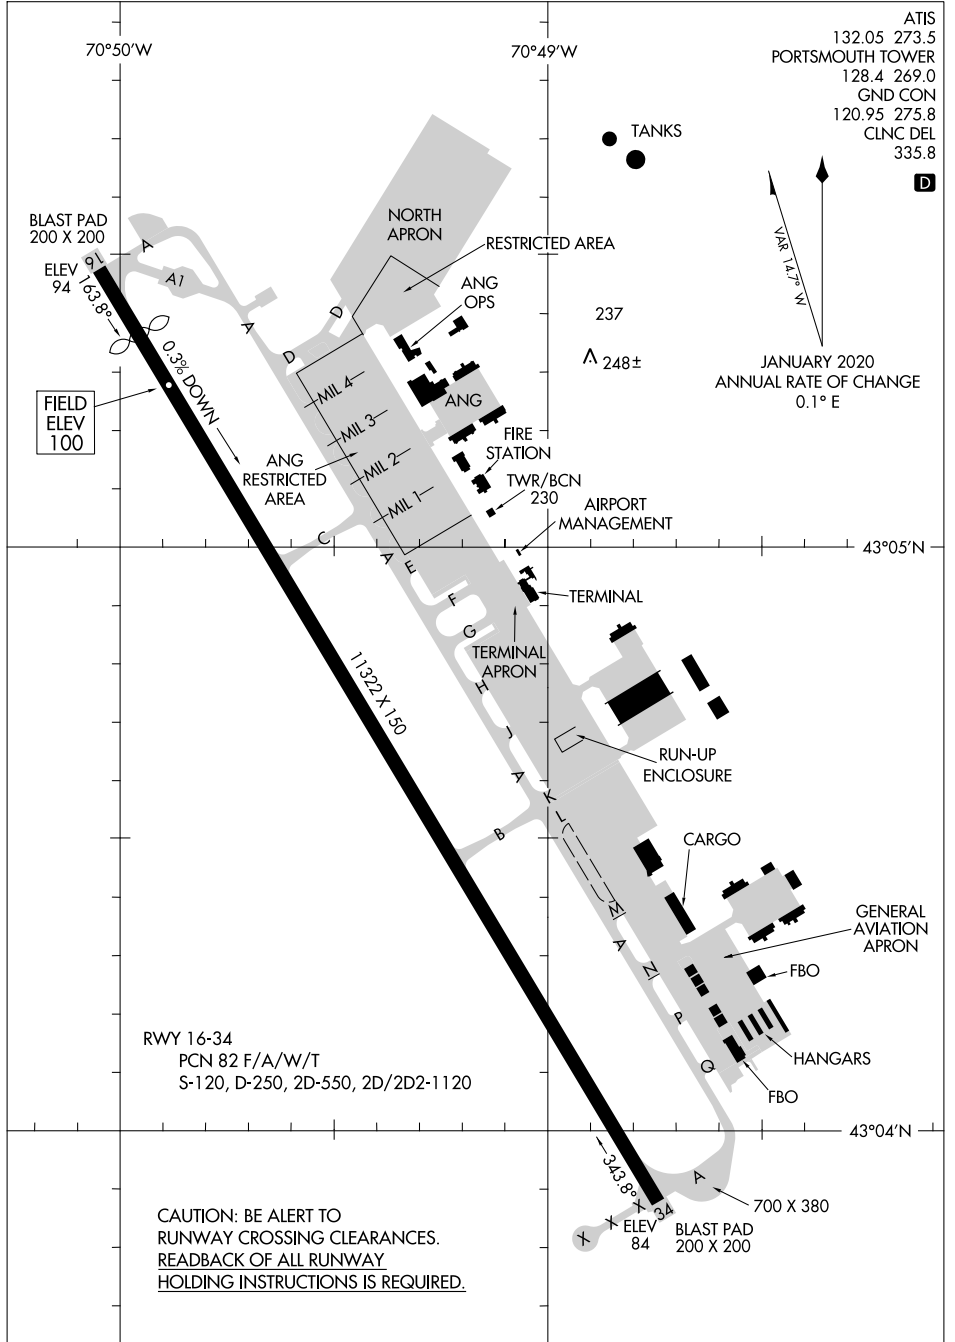

AIRPORT DIAGRAM

AL-678 (FAA)

PORTSMOUTH INTL AT PEASE (PSM)
PORTSMOUTH, NEW HAMPSHIRE

NE-1, 21 MAR 2024 to 18 APR 2024

NE-1, 21 MAR 2024 to 18 APR 2024

AIRPORT DIAGRAM

PORTSMOUTH, NEW HAMPSHIRE
PORTSMOUTH INTL AT PEASE (PSM)