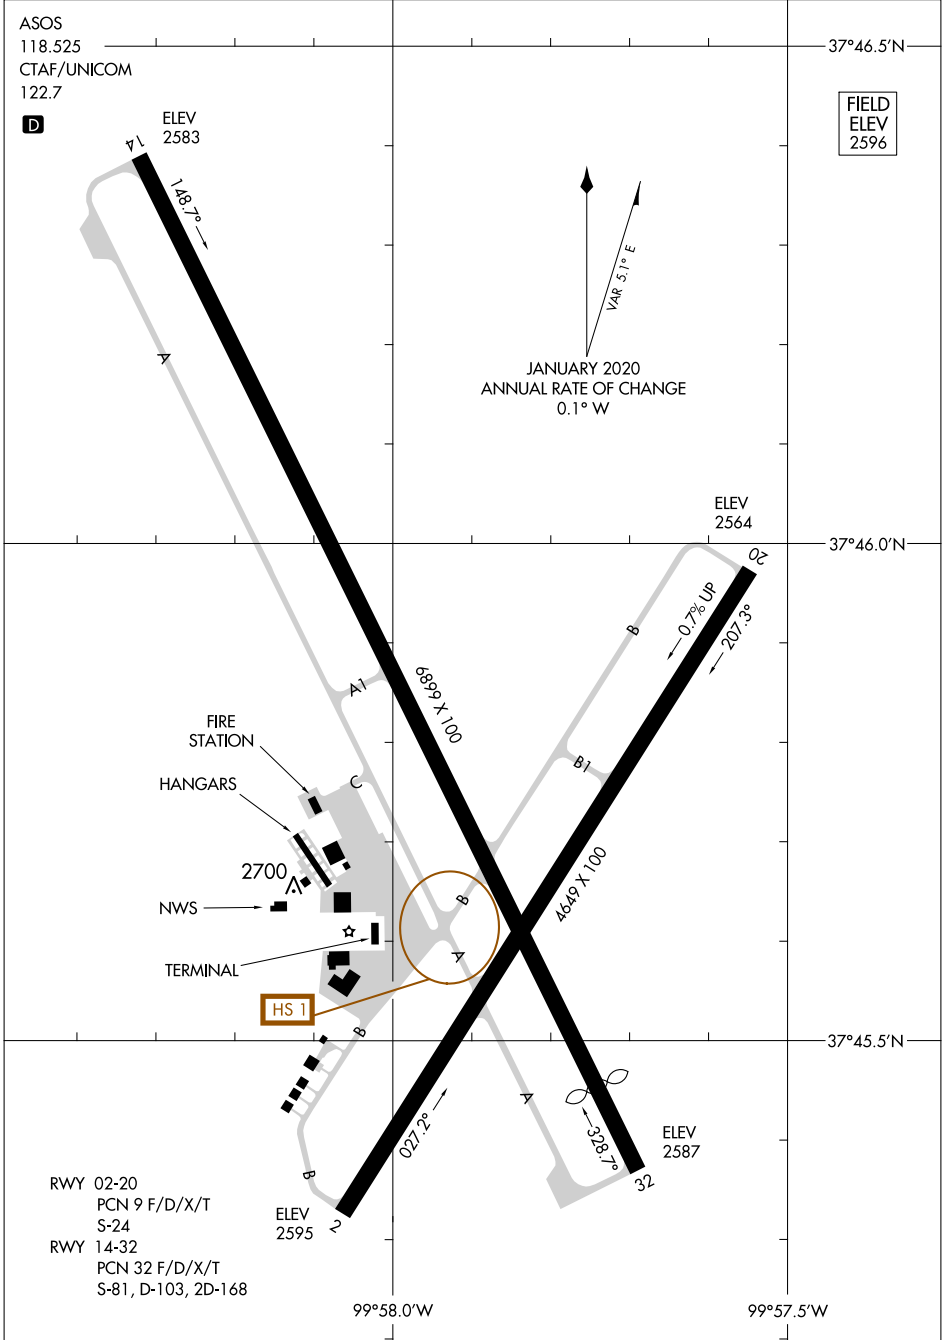

AIRPORT DIAGRAM

AL-676 (FAA)

DODGE CITY RGNL (DDC)
DODGE CITY, KANSAS

NC-2, 21 MAR 2024 to 18 APR 2024

NC-2, 21 MAR 2024 to 18 APR 2024

AIRPORT DIAGRAM

DODGE CITY, KANSAS
DODGE CITY RGNL (DDC)