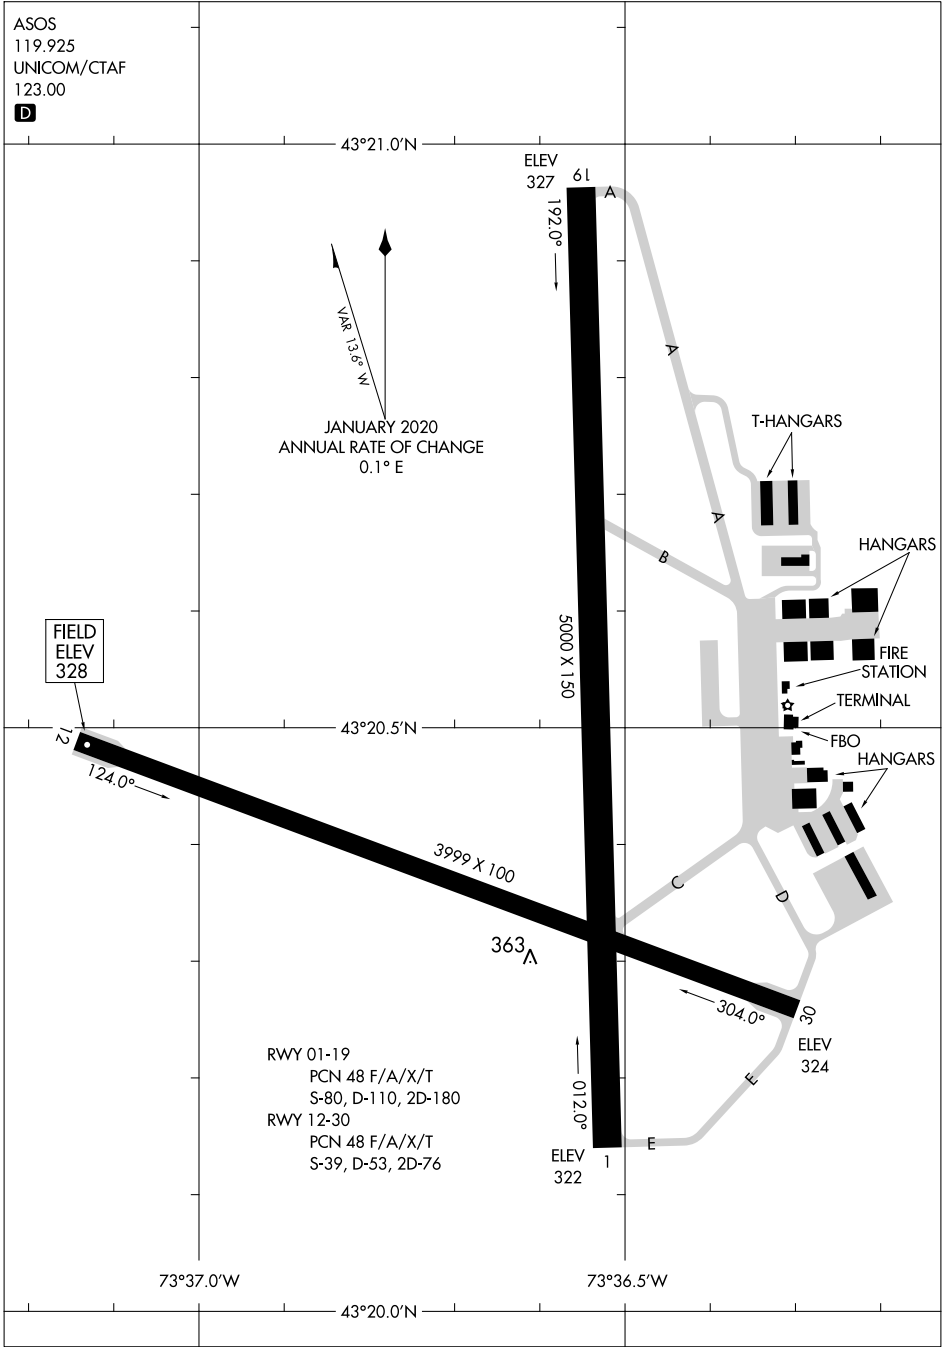

22251

AIRPORT DIAGRAM

AL-673 (FAA)

FLOYD BENNETT MEML (G'F'L)
GLENS FALLS, NEW YORK

ASOS
119.925
UNICOM/CTAF
123.00
D

NE-2, 21 MAR 2024 to 18 APR 2024

NE-2, 21 MAR 2024 to 18 APR 2024

AIRPORT DIAGRAM
22251

GLENS FALLS, NEW YORK
FLOYD BENNETT MEML (G'F'L)