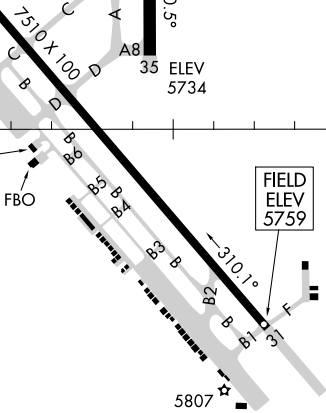

22195

AIRPORT DIAGRAM

AL-668 (FAA)

MONTROSE RGNL (MTJ)
MONTROSE, COLORADO

ASOS
135.225
CTAF/UNICOM
122.8

VAR 9.3° E
JANUARY 2020
ANNUAL RATE OF CHANGE
0.1° W

ELEV 5699

RWY 13-31
PCN 13 F/D/X/T
S-65, D-90, 2D-150
RWY 17-35
PCN 61 F/C/X/T
S-75, D-190, 2D-265

TERMINAL
FIRE STATION
FBO

FIELD
ELEV 5759

SW-1, 21 MAR 2024 to 18 APR 2024

SW-1, 21 MAR 2024 to 18 APR 2024

AIRPORT DIAGRAM

22195

MONTROSE, COLORADO
MONTROSE RGNL (MTJ)