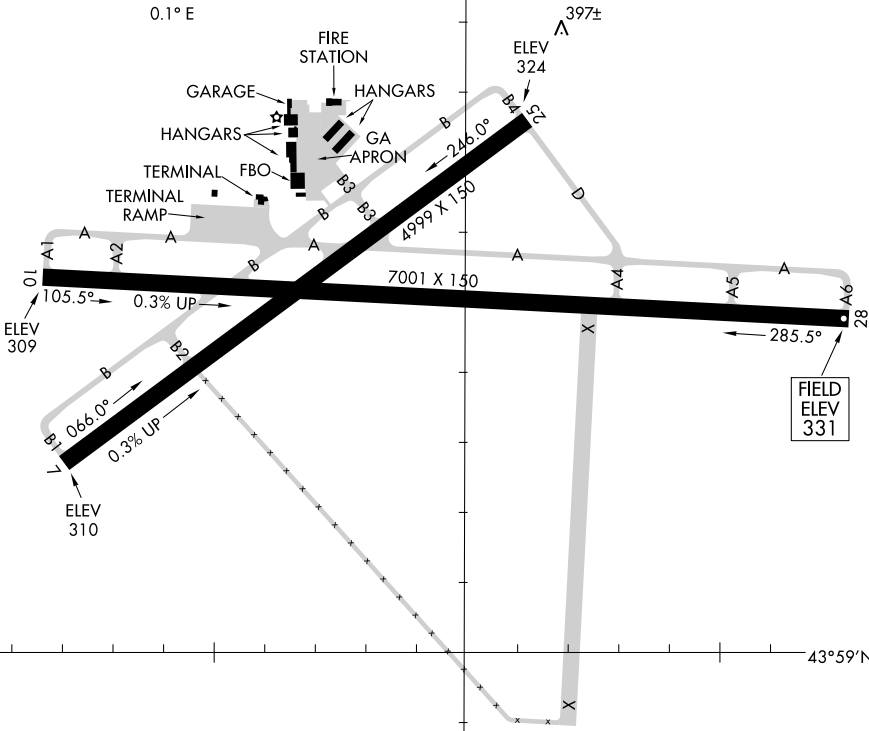

23166

AIRPORT DIAGRAM

AL-666 (FAA)

WATERTOWN INTL (ART)
WATERTOWN, NEW YORK

ASOS
132.325
CTAF/UNICOM
123.0
CLNC DEL
120.8

VAR 12.5° W

JANUARY 2020
ANNUAL RATE OF CHANGE
0.1° E

44°00'N

NE-2, 21 MAR 2024 to 18 APR 2024

NE-2, 21 MAR 2024 to 18 APR 2024

76°02'W

76°01'W

AIRPORT DIAGRAM

23166

WATERTOWN, NEW YORK
WATERTOWN INTL (ART)