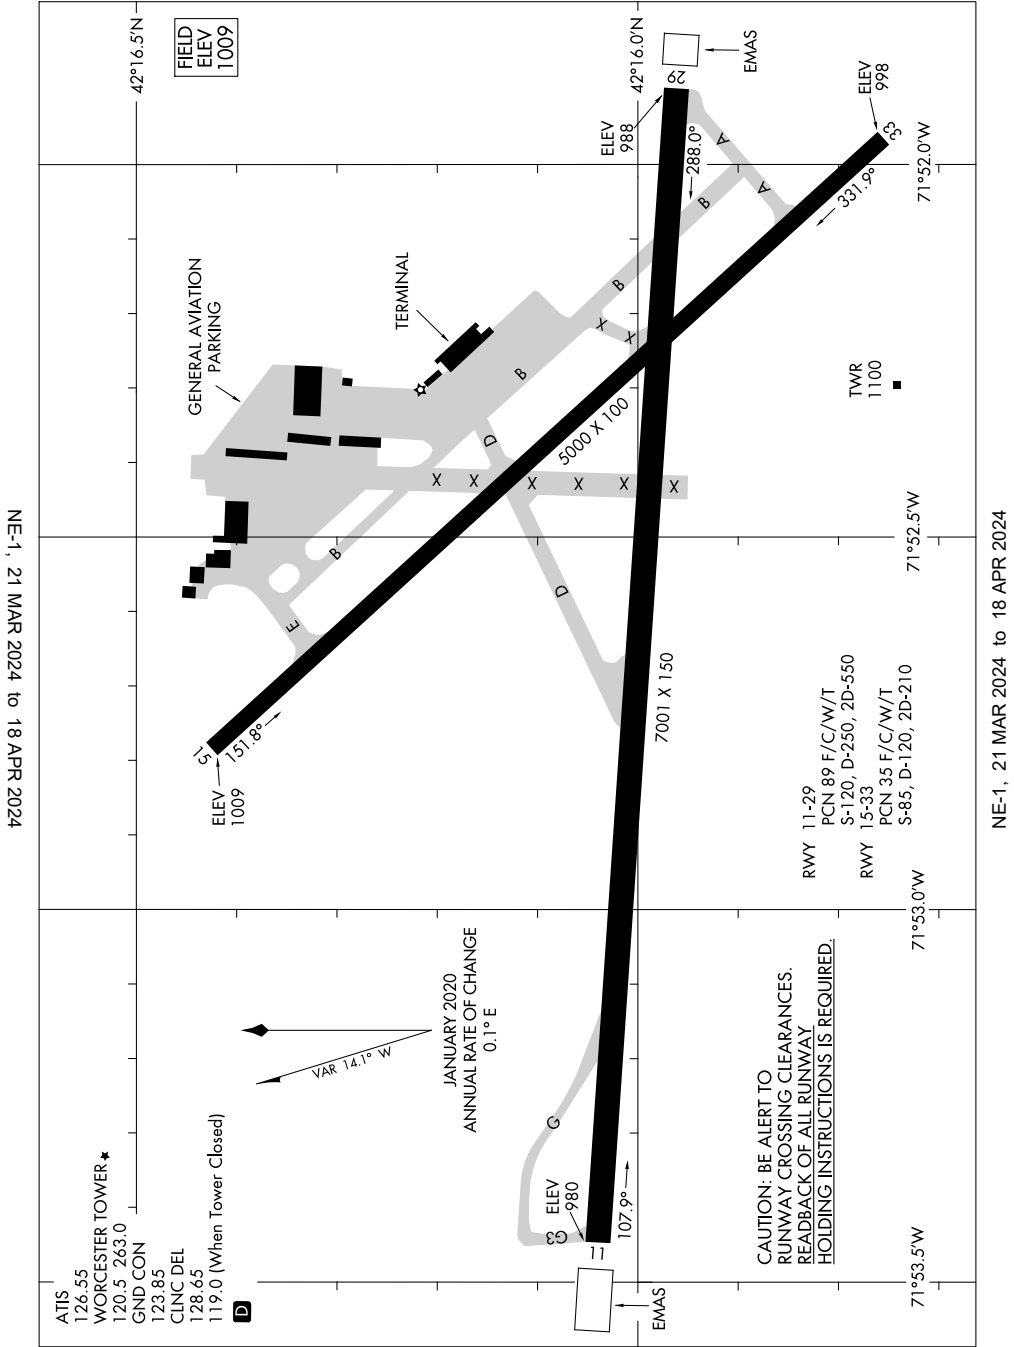

AIRPORT DIAGRAM

AL-652 (FAA)

WORCESTER RGNL (O.R.H)
WORCESTER, MASSACHUSETTS

NE-1, 21 MAR 2024 to 18 APR 2024

NE-1, 21 MAR 2024 to 18 APR 2024

AIRPORT DIAGRAM

WORCESTER, MASSACHUSETTS
WORCESTER RGNL (O.R.H)