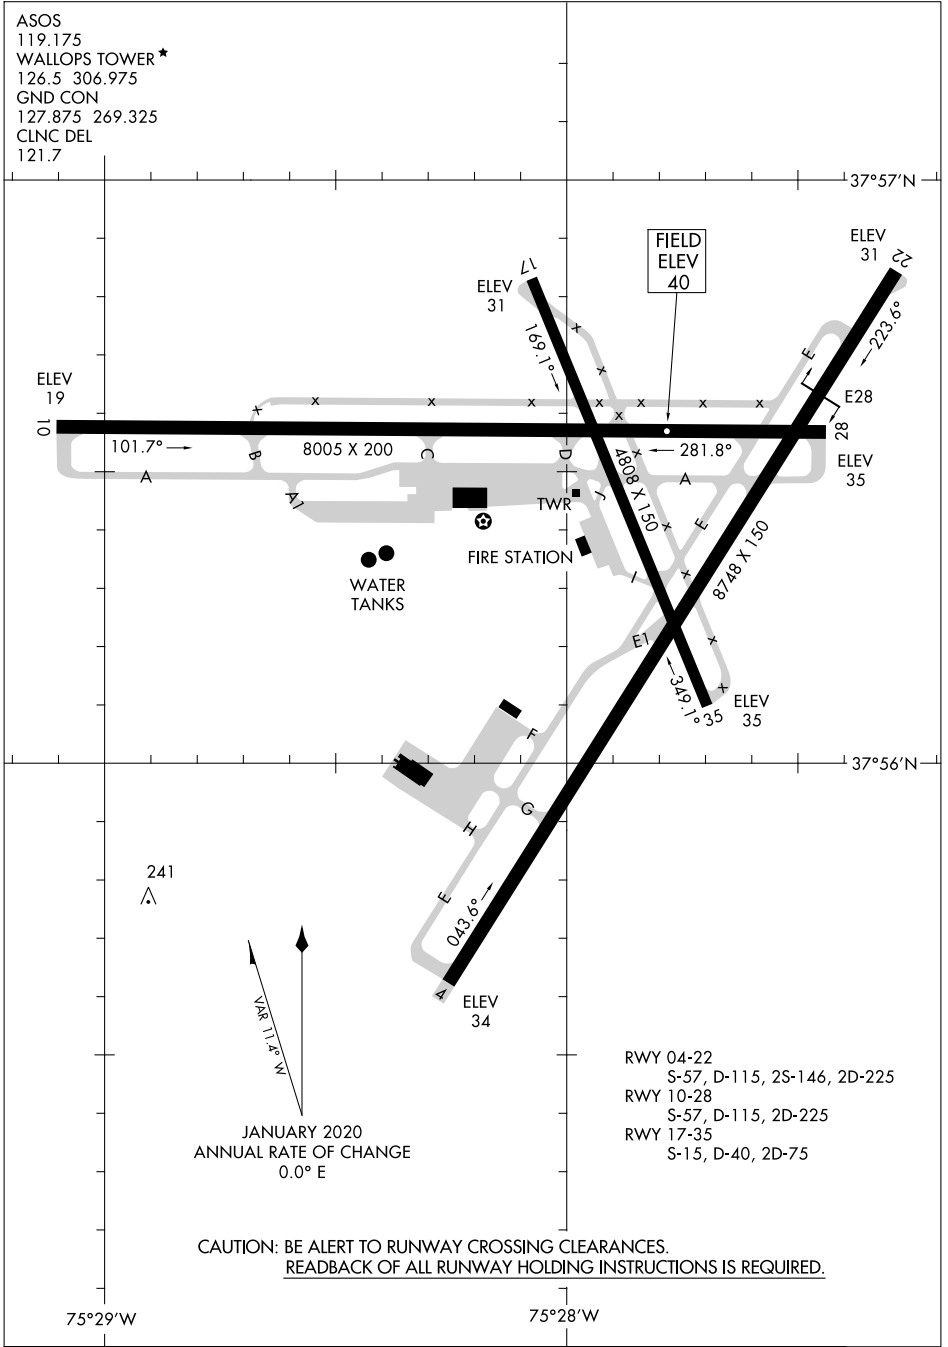

AIRPORT DIAGRAM

AL-639 (FAA)

WALLOPS FLIGHT FACILITY (W.A.L.)
WALLOPS ISLAND, VIRGINIA

ASOS
119.175
WALLOPS TOWER *
126.5 306.975
GND CON
127.875 269.325
CLNC DEL
121.7

NE-3, 21 MAR 2024 to 18 APR 2024

NE-3, 21 MAR 2024 to 18 APR 2024

- RWY 04-22
S-57, D-115, 2S-146, 2D-225
- RWY 10-28
S-57, D-115, 2D-225
- RWY 17-35
S-15, D-40, 2D-75

CAUTION: BE ALERT TO RUNWAY CROSSING CLEARANCES.
READBACK OF ALL RUNWAY HOLDING INSTRUCTIONS IS REQUIRED.

AIRPORT DIAGRAM

WALLOPS ISLAND, VIRGINIA
WALLOPS FLIGHT FACILITY (W.A.L.)