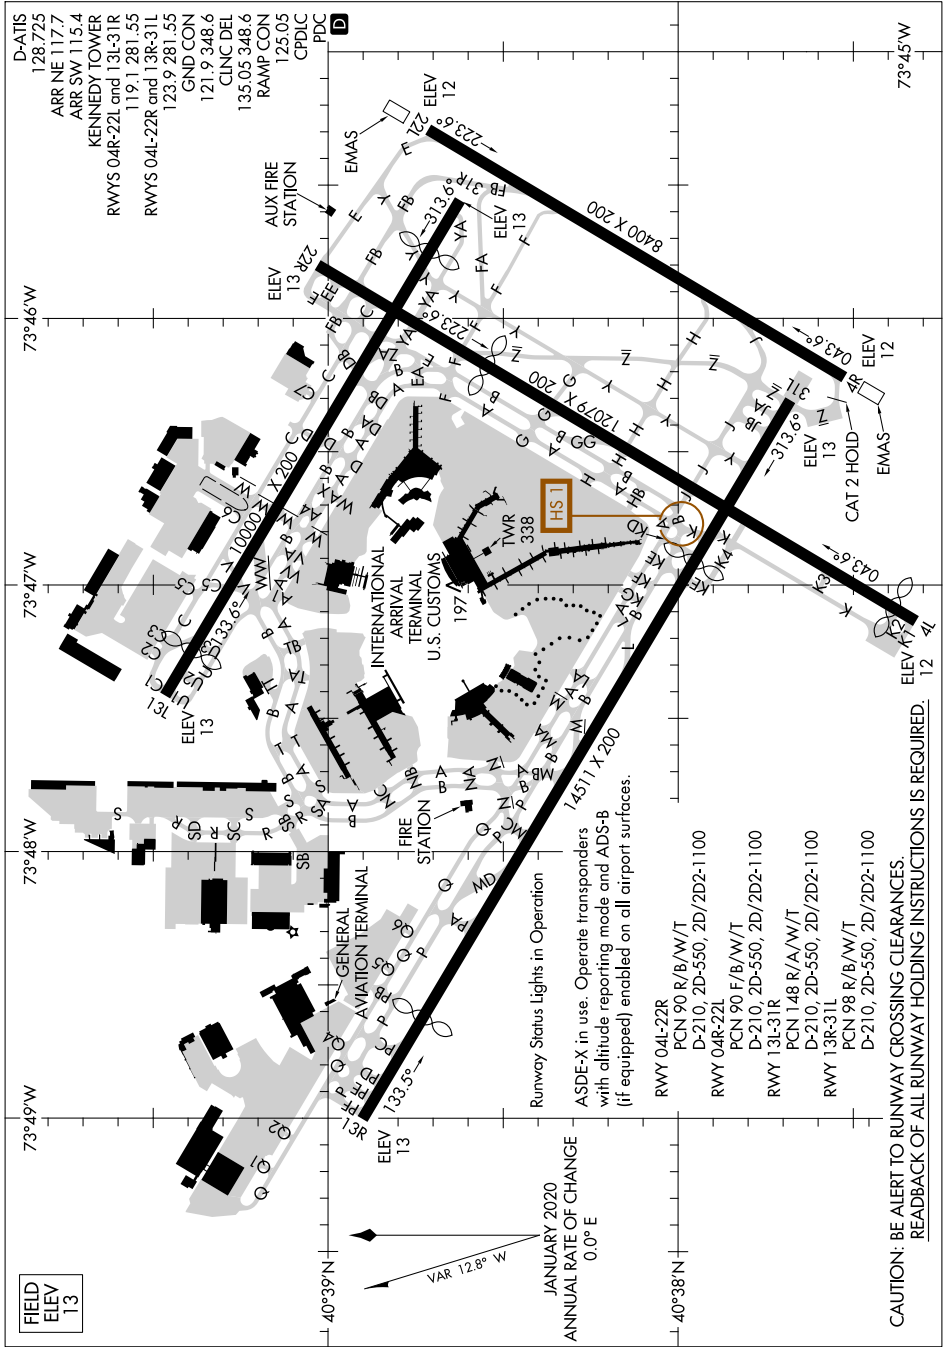

AIRPORT DIAGRAM

JOHN F KENNEDY INTL (JFK)
NEW YORK, NEW YORK

AL-610 (FAA)

NE-2, 21 MAR 2024 to 18 APR 2024

NE-2, 21 MAR 2024 to 18 APR 2024