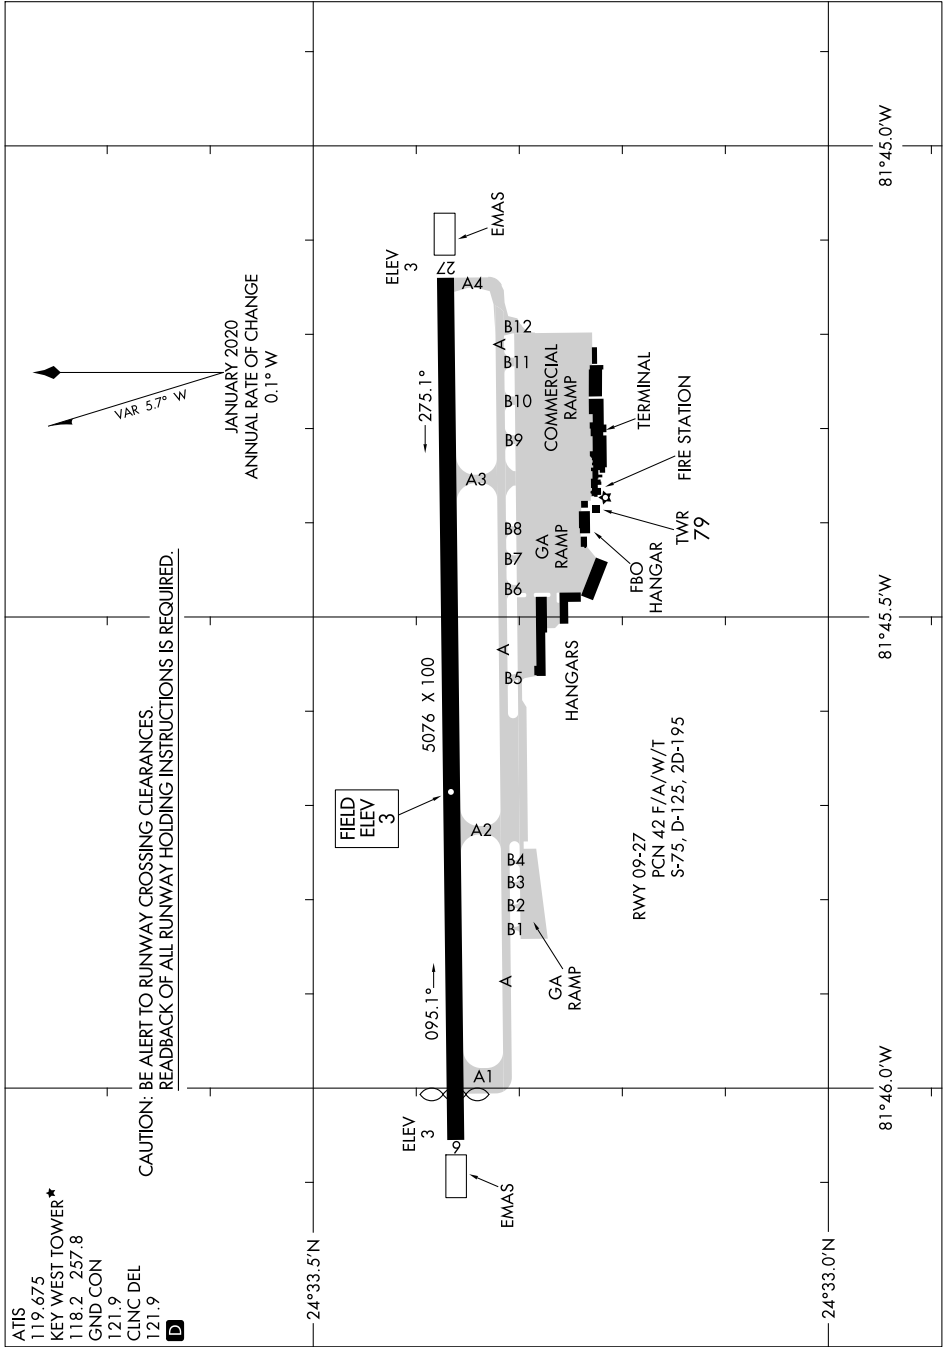

# AIRPORT DIAGRAM

AL-606 (FAA)

KEY WEST INTL (EYW)  
KEY WEST, FLORIDA

SE-3, 21 MAR 2024 to 18 APR 2024

CAUTION: BE ALERT TO RUNWAY CROSSING CLEARANCES.  
READBACK OF ALL RUNWAY HOLDING INSTRUCTIONS IS REQUIRED.

ATIS 119.675  
 KEY WEST TOWER\* 118.2 257.8  
 GND CON 121.9  
 CLNC DEL 121.9  
**D**

SE-3, 21 MAR 2024 to 18 APR 2024