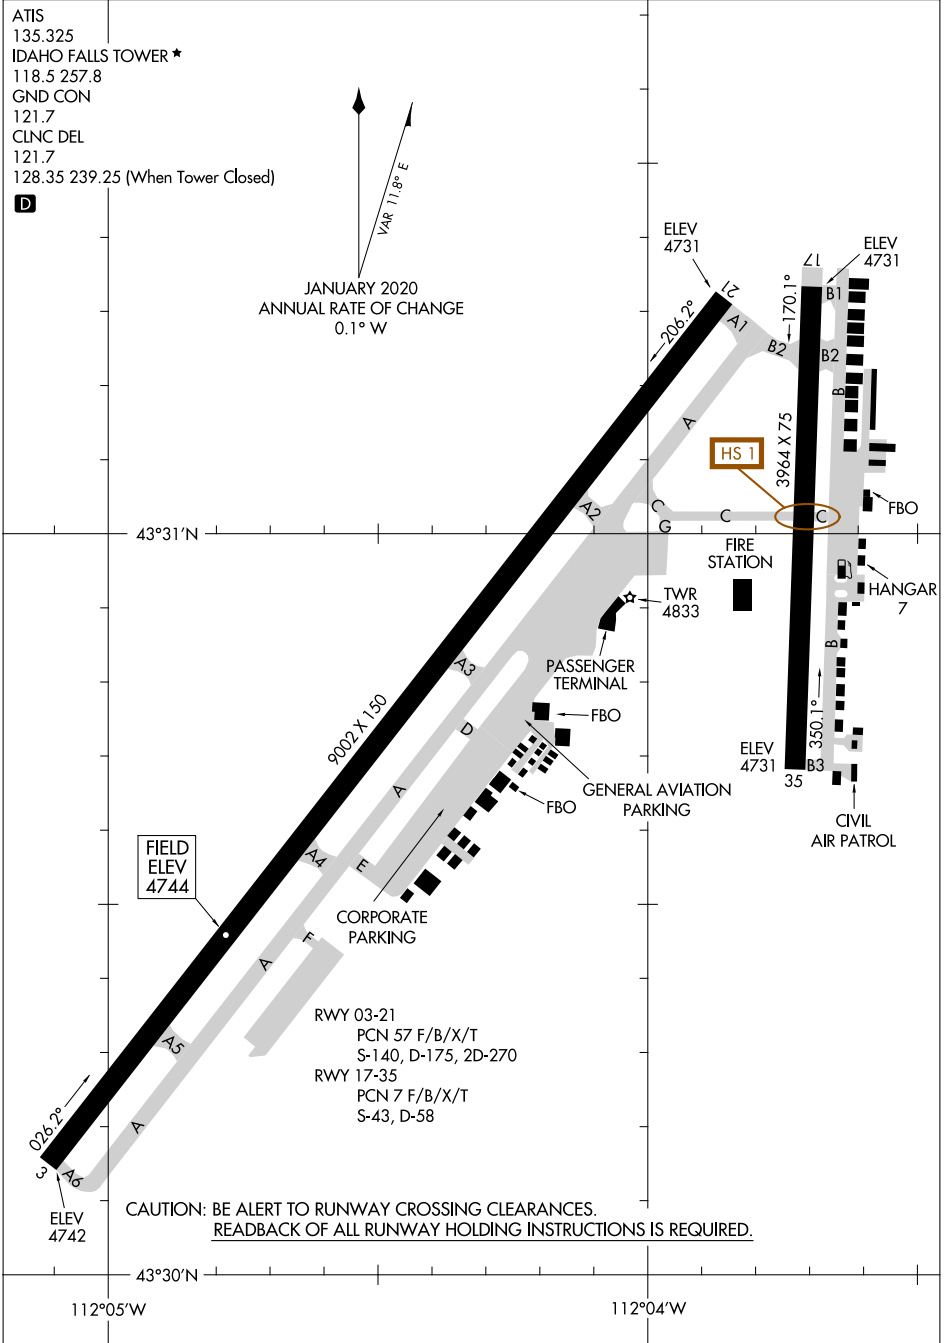

23334

AIRPORT DIAGRAM

IDAHO FALLS RGNL (IDA)
IDAHO FALLS, IDAHO

AL-590 (FAA)

ATIS
 135.325
 IDAHO FALLS TOWER ★
 118.5 257.8
 GND CON
 121.7
 CLNC DEL
 121.7
 128.35 239.25 (When Tower Closed)

D

NW-1, 21 MAR 2024 to 18 APR 2024

NW-1, 21 MAR 2024 to 18 APR 2024

AIRPORT DIAGRAM

23334

IDAHO FALLS, IDAHO
IDAHO FALLS RGNL (IDA)