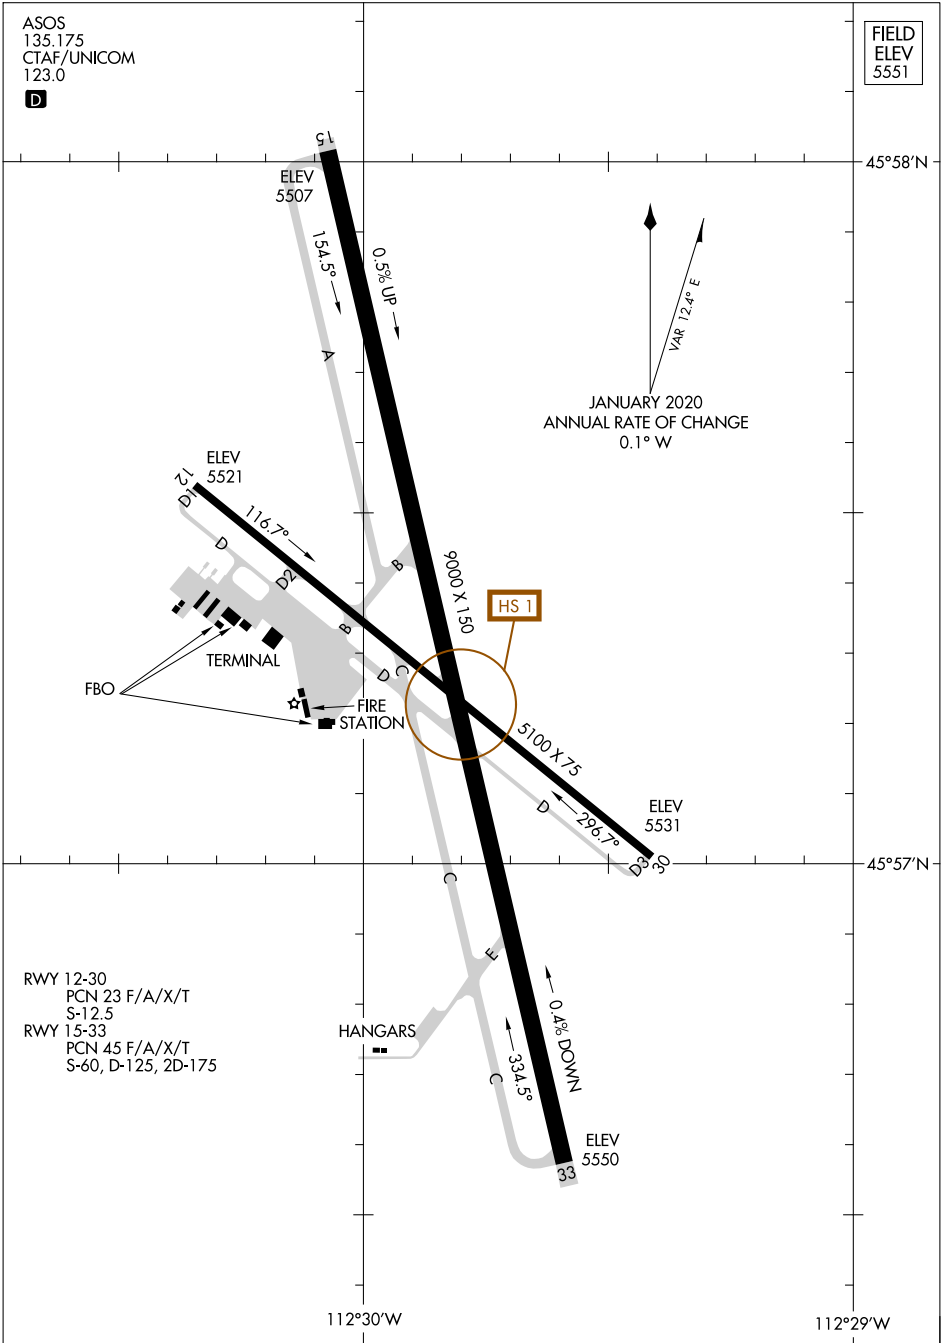

23054

AIRPORT DIAGRAM

AL-588 (FAA)

BERT MOONEY (BTM)
BUTTE, MONTANA

ASOS
135.175
CTAF/UNICOM
123.0

FIELD
ELEV
5551

NW-1, 21 MAR 2024 to 18 APR 2024

NW-1, 21 MAR 2024 to 18 APR 2024

AIRPORT DIAGRAM

23054

BUTTE, MONTANA
BERT MOONEY (BTM)