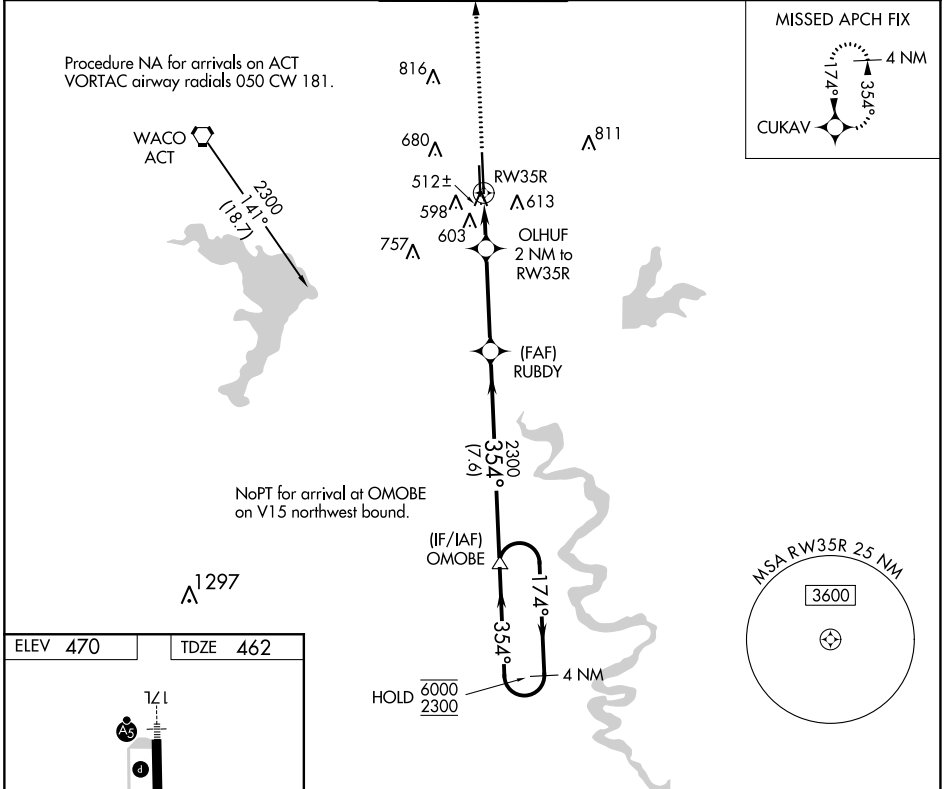

WAAS CH 82731 W35A	APP CRS 354°	Rwy Idg TDZE Apt Elev	8600 462 470
--	------------------------	-----------------------------	---

RNAV (GPS) RWY 35R

TSTC WACO (CNW)

RNP APCH.		MISSED APPROACH: Climb to 2300 direct CUKAV and hold.	
AWOS-3PT 134.225	WACO APP CON ★ 127.65 227.125	TSTC TOWER ★ 124.0(CTAF) 255.7	GND CON 121.70
			UNICOM 122.95

2300	CUKAV	RUBDY	OMOBE	4 NM Holding Pattern
	OLHUF 2 NM to RW35R	TCH 41	354°	174° → 6000/2300
	0.9 NM to RW35R	3.00°		
	0.9	1.1	3.7 NM	7.6 NM
CATEGORY	A	B	C	D
LP MDA	780-1 318 (400-1)			
LNAV MDA	860-1	398 (400-1)	860-1½	398 (400-1½)

SC-3, 21 MAR 2024 to 18 APR 2024

SC-3, 21 MAR 2024 to 18 APR 2024