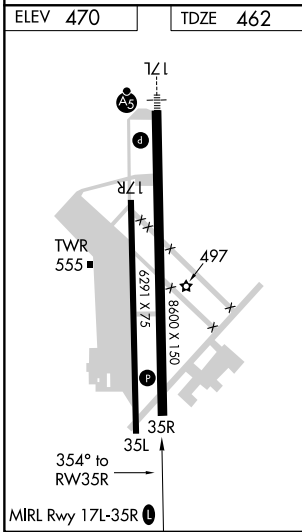

WAAS CH 82731 W35A	APP CRS 354°	Rwy Idg TDZE Apt Elev	8600 462 470
--	------------------------	-----------------------------	---

RNAV (GPS) RWY 35R

TSTC WACO (CNW)

RNP APCH.		MISSED APPROACH: Climb to 2300 direct CUKAV and hold.	
AWOS-3PT 134.225	WACO APP CON ★ 127.65 227.125	TSTC TOWER ★ 124.0(CTAF) 255.7	GND CON 121.70
			UNICOM 122.95

2300	CUKAV	RUBDY	OMOBE	4 NM Holding Pattern
	OLHUF 2 NM to RW35R	TCH 41	354°	174° → 6000/2300
	0.9 NM to RW35R	3.00°		
	0.9	1.1	3.7 NM	7.6 NM
CATEGORY	A	B	C	D
LP MDA	780-1 318 (400-1)			
LNAV MDA	860-1	398 (400-1)	860-1½	398 (400-1½)