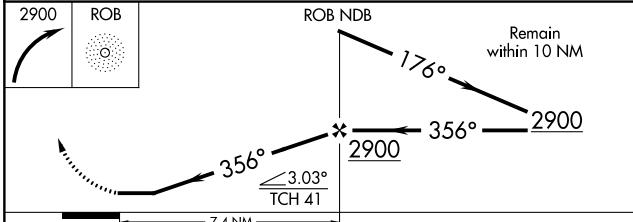

NDB ROB 400	APP CRS 356°	Rwy Idg TDZE Apt Elev	8600 462 470

NDB RWY 35R

TSTC WACO (CNW)

		MISSED APPROACH: Climbing right turn to 2900 direct ROB NDB and hold.		

AWOS-3PT 134.225	WACO APP CON * 127.65 227.125	TSTC TOWER * 124.0(CTAF) 255.7	GND CON 121.7 0	UNICOM 122.95

ELEV 470	721	TDZE 462

FAF to MAP 7.4 NM					
Knots	60	90	120	150	180
Min:Sec	7:24	4:56	3:42	2:58	2:28

CATEGORY	A	B	C	D
S-35R	1200-1	738 (800-1)	1200-2	738 (800-2)
CIRCLING	1200-1	730 (800-1)	1200-2	1200-2 1/4 730 (800-2 1/4)

SC-3, 21 MAR 2024 to 18 APR 2024

SC-3, 21 MAR 2024 to 18 APR 2024