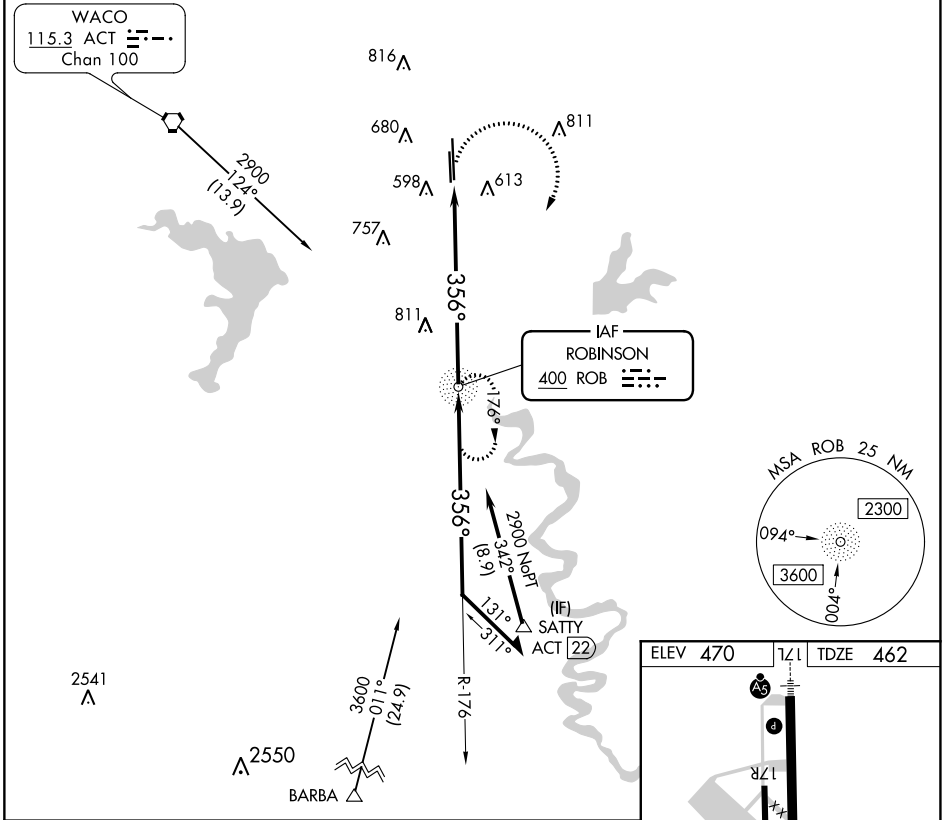

NDB ROB 400	APP CRS 356°	Rwy Idg TDZE Apt Elev	8600 462 470
-----------------------	------------------------	-----------------------------	---

NDB RWY 35R

TSTC WACO (CNW)

		MISSED APPROACH: Climbing right turn to 2900 direct ROB NDB and hold.		
--	--	---	--	--

AWOS-3PT 134.225	WACO APP CON * 127.65 227.125	TSTC TOWER * 124.0(CTAF) 255.7	GND CON 121.7 0	UNICOM 122.95
----------------------------	---	--	---------------------------	-------------------------

ELEV 470	721	TDZE 462
----------	-----	----------

FAF to MAP 7.4 NM					
Knots	60	90	120	150	180
Min:Sec	7:24	4:56	3:42	2:58	2:28

CATEGORY	A	B	C	D
S-35R	1200-1	738 (800-1)	1200-2	738 (800-2)
CIRCLING	1200-1	730 (800-1)	1200-2	1200-2 1/4 730 (800-2 1/4)

SC-3, 21 MAR 2024 to 18 APR 2024

SC-3, 21 MAR 2024 to 18 APR 2024