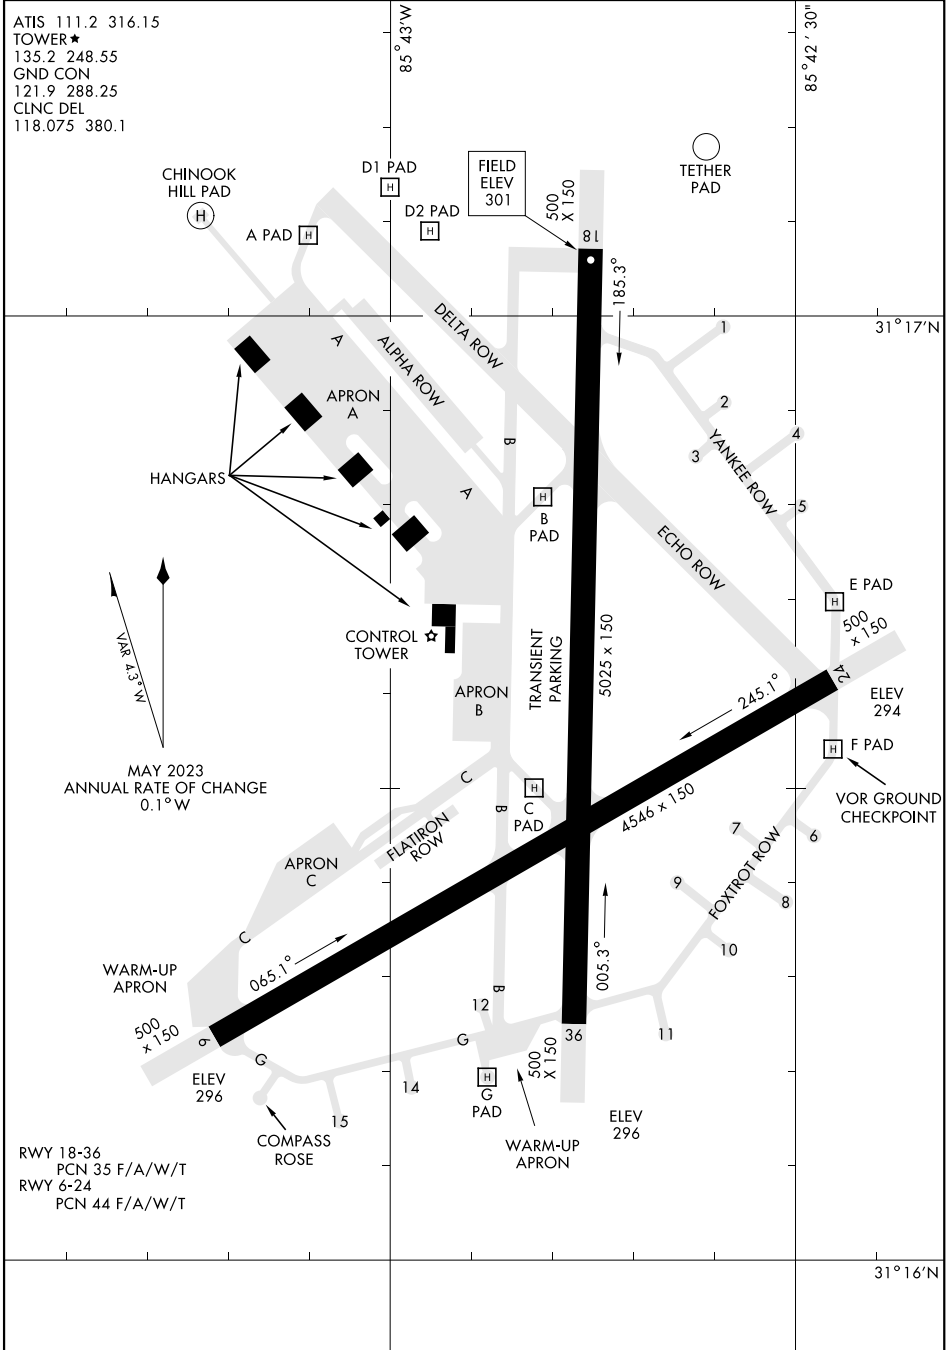

AIRPORT DIAGRAM

AL-577 [USA]

CAIRNS AAF (KOZR)

FORT NOVOSHEL, ALABAMA

ATIS 111.2 316.15
 TOWER ★
 135.2 248.55
 GND CON
 121.9 288.25
 CLNC DEL
 118.075 380.1

SE-4, 21 MAR 2024 to 18 APR 2024

SE-4, 21 MAR 2024 to 18 APR 2024

AIRPORT DIAGRAM

FORT NOVOSHEL, ALABAMA

CAIRNS AAF (KOZR)