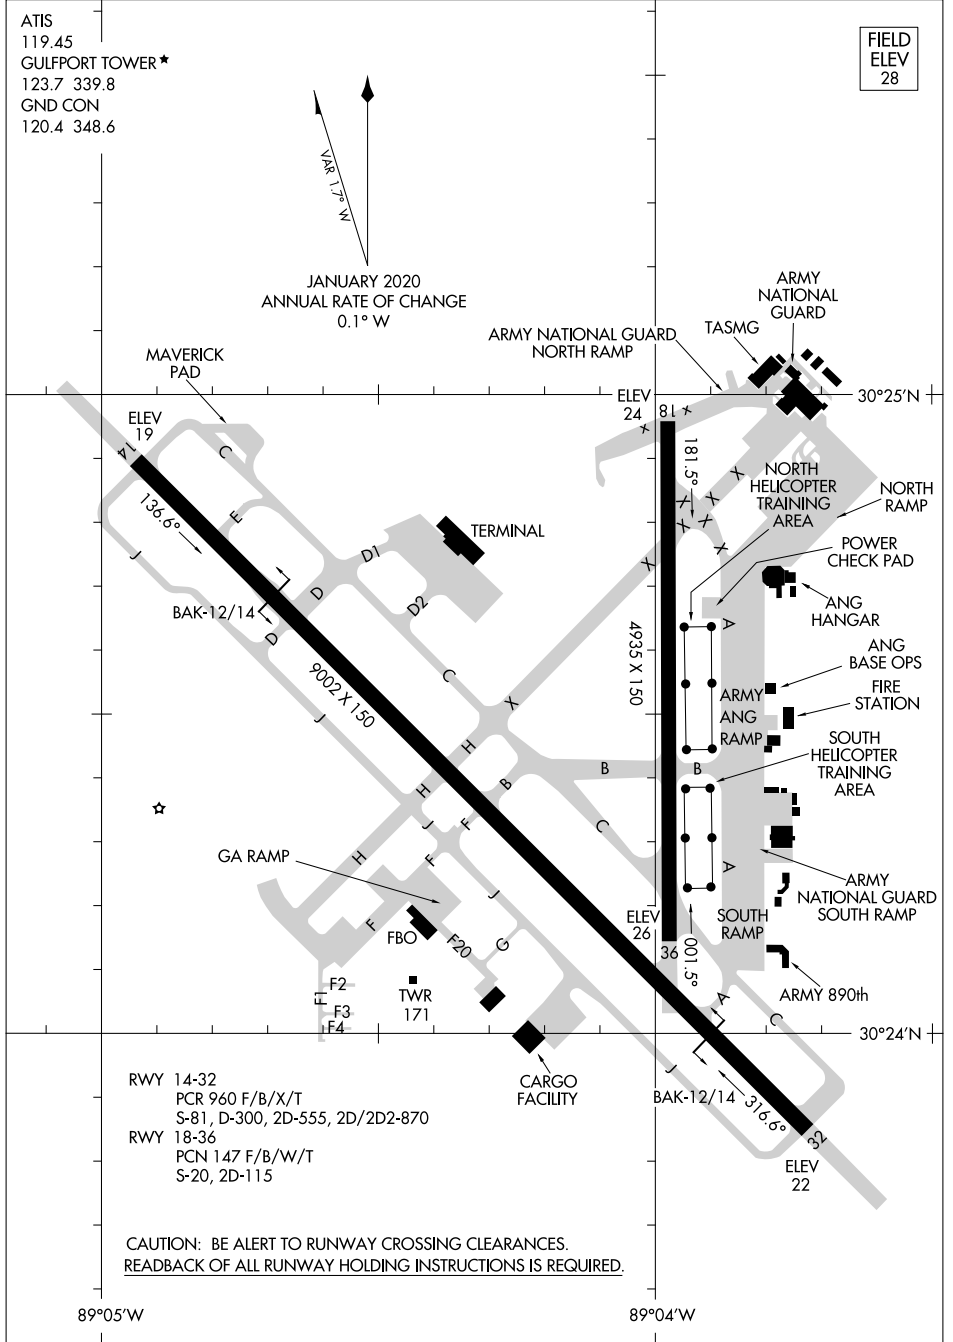

# AIRPORT DIAGRAM

AL-576 (FAA)

GULFPORT-BILOXI INTL (GPT)  
GULFPORT, MISSISSIPPI

SC-4, 21 MAR 2024 to 18 APR 2024

SC-4, 21 MAR 2024 to 18 APR 2024

# AIRPORT DIAGRAM

GULFPORT, MISSISSIPPI  
GULFPORT-BILOXI INTL (GPT)