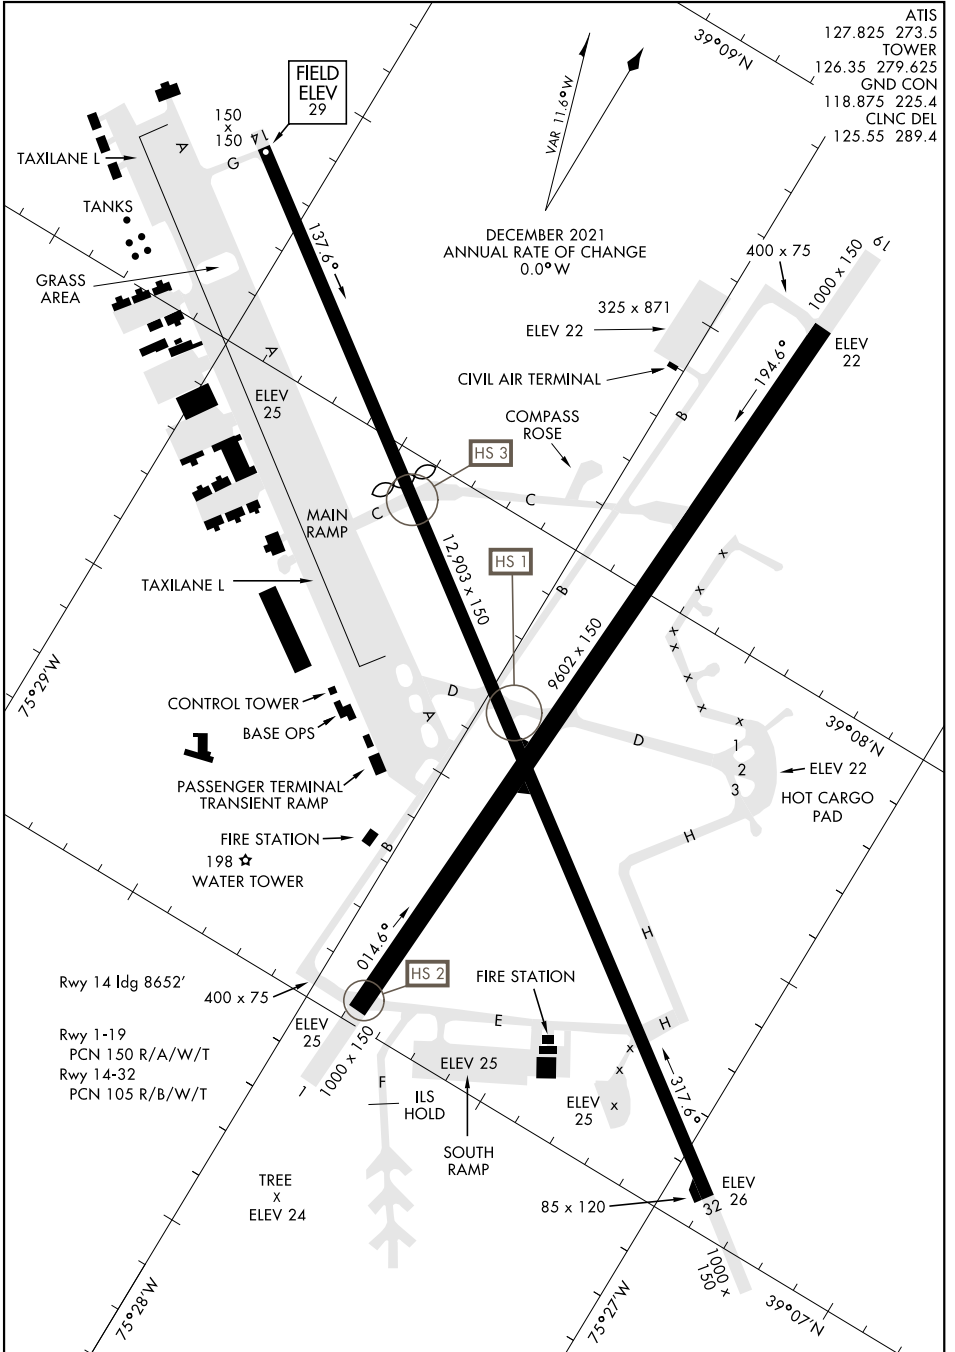

AIRPORT DIAGRAM

DOVER AFB (KDOV)

DOVER, DELAWARE

NE-3, 21 MAR 2024 to 18 APR 2024

NE-3, 21 MAR 2024 to 18 APR 2024

AIRPORT DIAGRAM

DOVER, DELAWARE

DOVER AFB (KDOV)