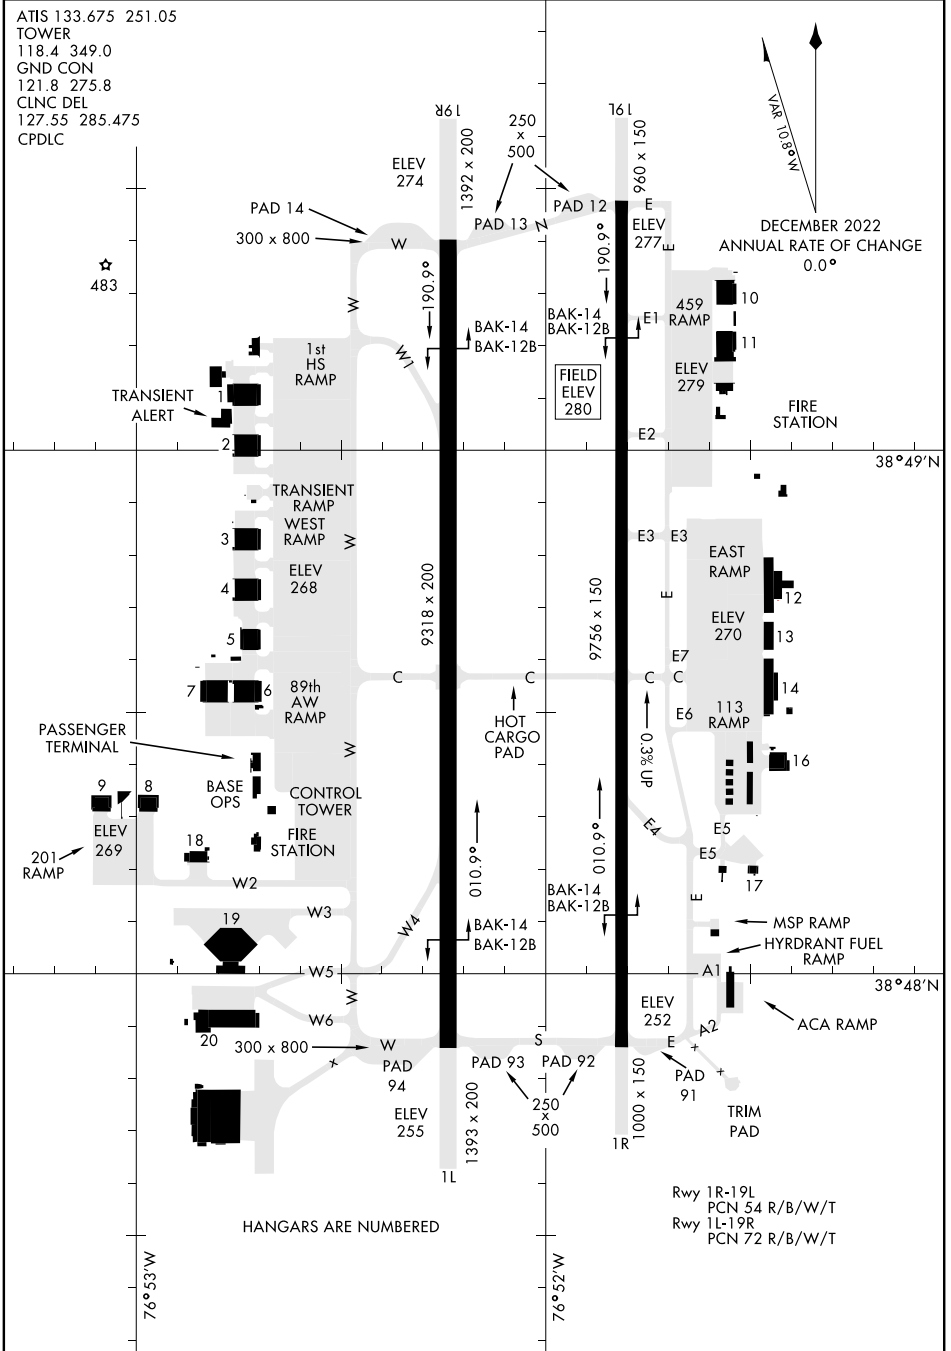

AIRPORT DIAGRAM

AL-561 [USAF]

ATIS 133.675 251.05
 TOWER
 118.4 349.0
 GND CON
 121.8 275.8
 CLNC DEL
 127.55 285.475
 CPDLC

☆
483

NE-3, 21 MAR 2024 to 18 APR 2024

NE-3, 21 MAR 2024 to 18 APR 2024

AIRPORT DIAGRAM