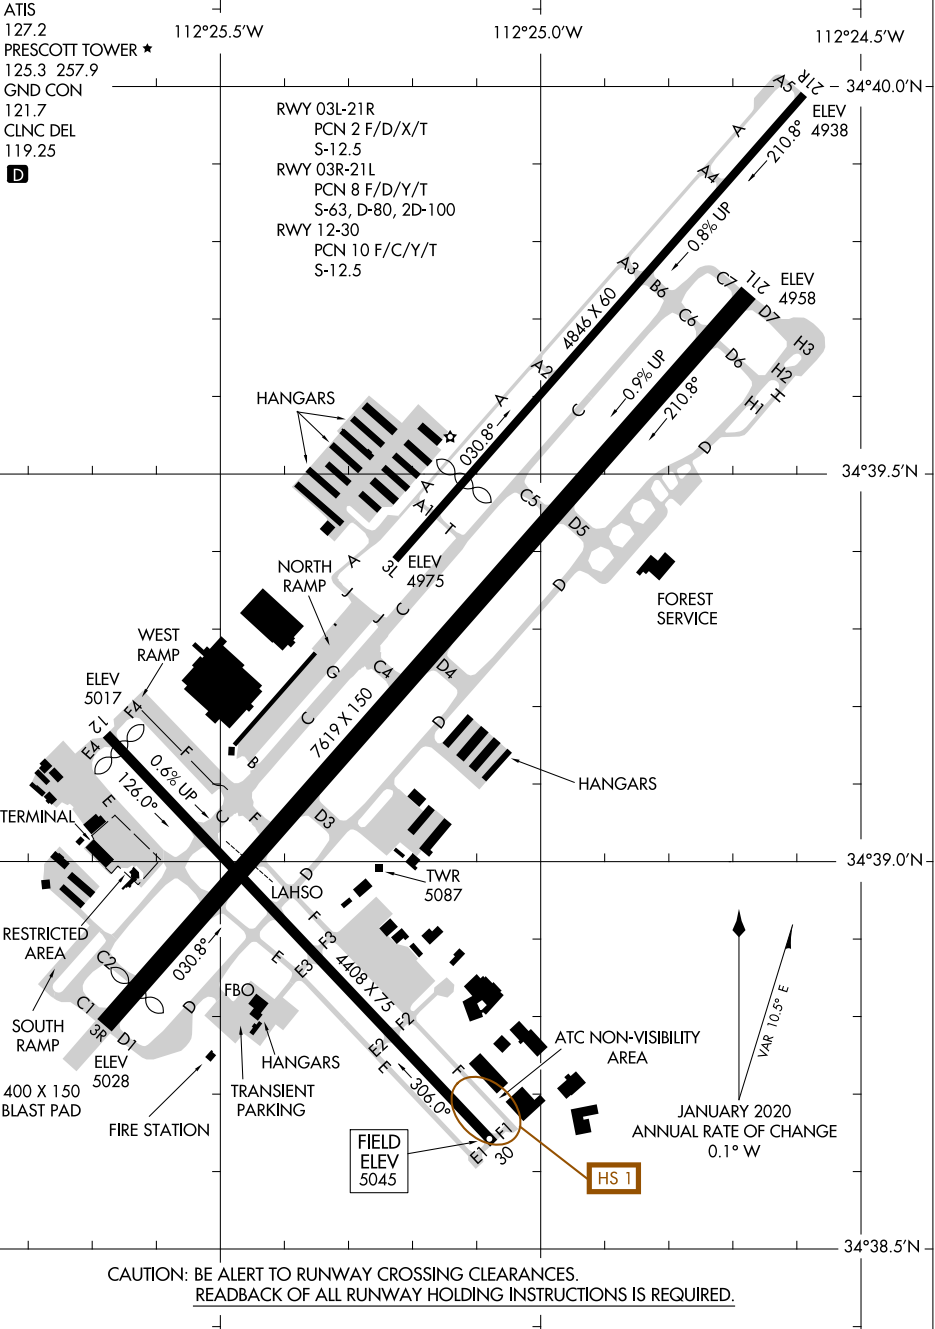

# AIRPORT DIAGRAM

PRESCOTT RGNL - ERNEST A LOVE FLD (P.R.C)  
AL-546 (FAA) PRESCOTT, ARIZONA

CAUTION: BE ALERT TO RUNWAY CROSSING CLEARANCES.  
READBACK OF ALL RUNWAY HOLDING INSTRUCTIONS IS REQUIRED.

# AIRPORT DIAGRAM

PRESCOTT, ARIZONA  
PRESCOTT RGNL - ERNEST A LOVE FLD (P.R.C)