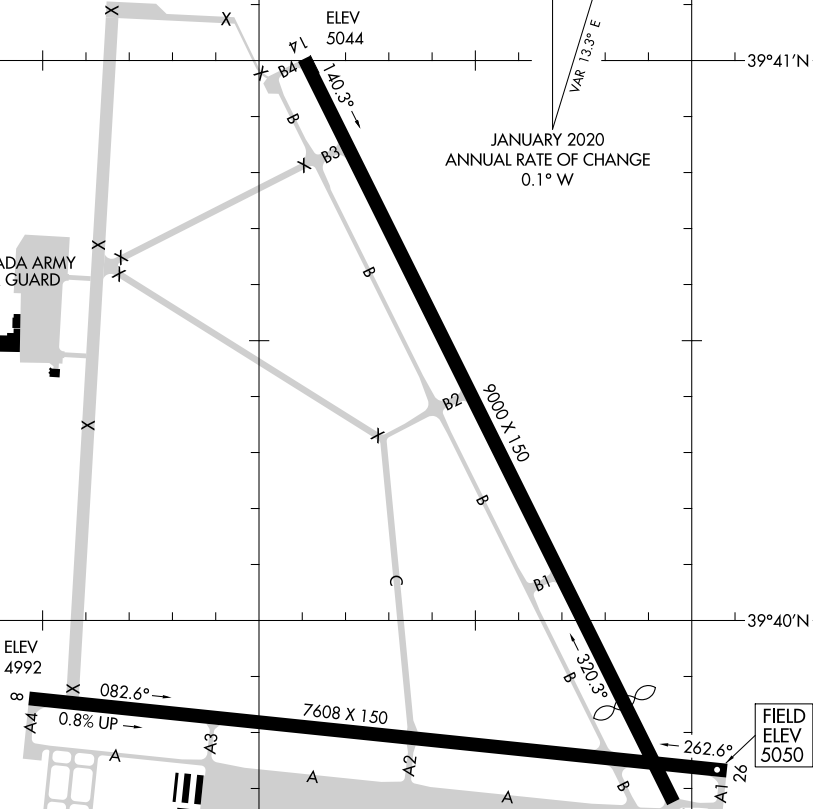

22083

AIRPORT DIAGRAM

AL-524 (FAA)

RENO/STEAD (RTS)

RENO, NEVADA

ASOS-3
135.175
CTAF/UNICOM
122.7

VAR 13.3° E
 JANUARY 2020
 ANNUAL RATE OF CHANGE
 0.1° W

ELEV 4992

ELEV 5044

FIELD ELEV 5050

ELEV 5044

TERMINAL FBO

RWY 08-26
 PCN 64 R/B/X/T
 RWY 14-32
 PCN 64 R/B/X/T

SW-4, 21 MAR 2024 to 18 APR 2024

SW-4, 21 MAR 2024 to 18 APR 2024

AIRPORT DIAGRAM

22083

RENO, NEVADA

RENO/STEAD (RTS)

119°53'W

119°52'W

39°39'N

39°40'N

39°41'N