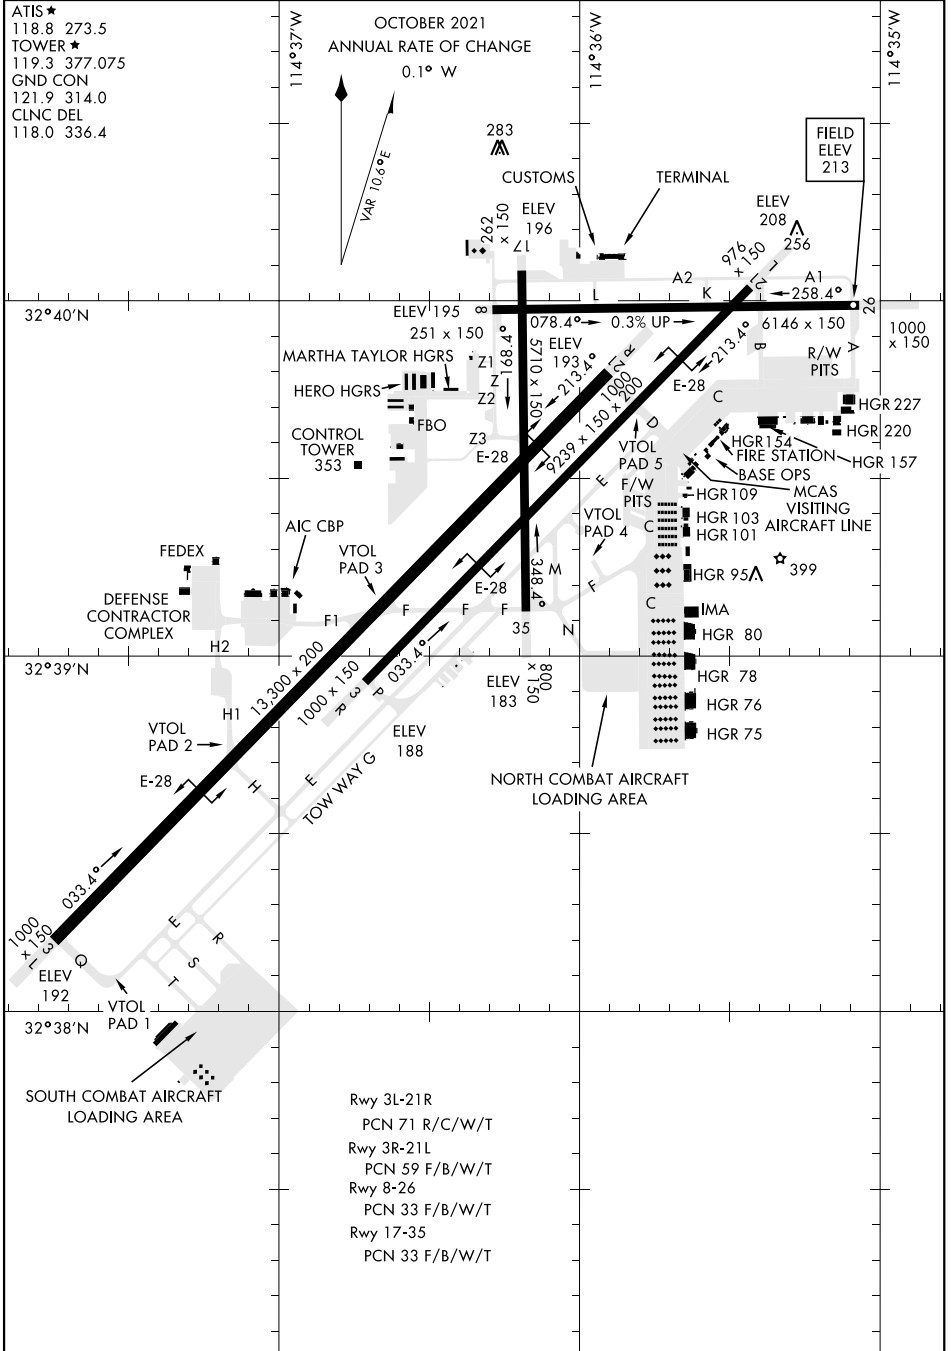

23222

# AIRPORT DIAGRAM

YUMA MCAS/YUMA INTL (KNYL)

YUMA, ARIZONA

AL-511 [USN]

SW-4, 21 MAR 2024 to 18 APR 2024

SW-4, 21 MAR 2024 to 18 APR 2024