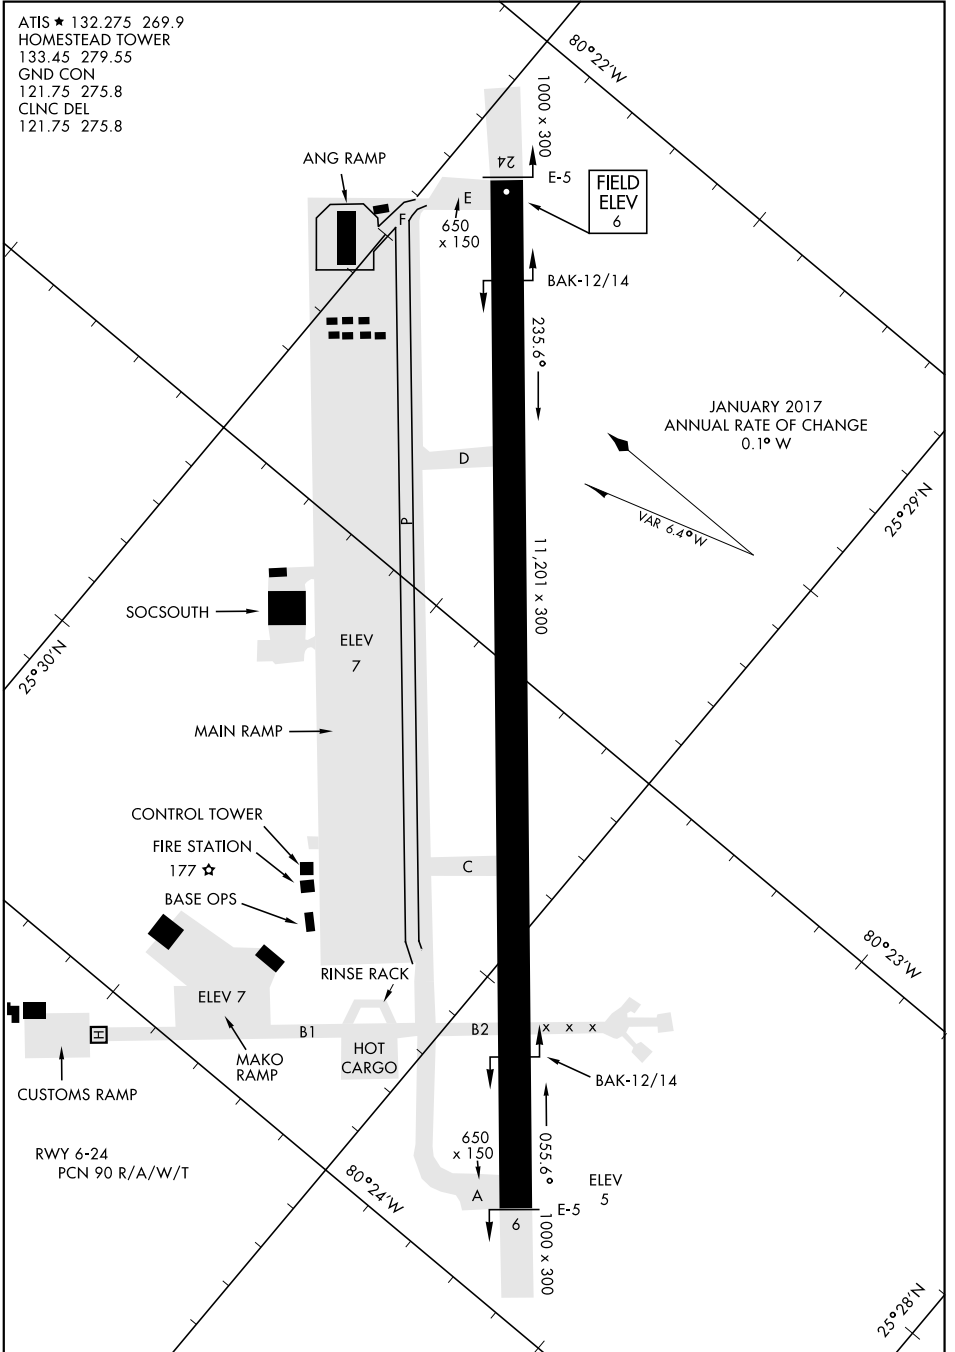

17005

AIRPORT DIAGRAM

HOMESTEAD ARB (KHST)

HOMESTEAD, FLORIDA

AFD-494 [USAF]

ATIS ★ 132.275 269.9
 HOMESTEAD TOWER
 133.45 279.55
 GND CON
 121.75 275.8
 CLNC DEL
 121.75 275.8

SE-3, 21 MAR 2024 to 18 APR 2024

SE-3, 21 MAR 2024 to 18 APR 2024

AIRPORT DIAGRAM

HOMESTEAD, FLORIDA

HOMESTEAD ARB (KHST)