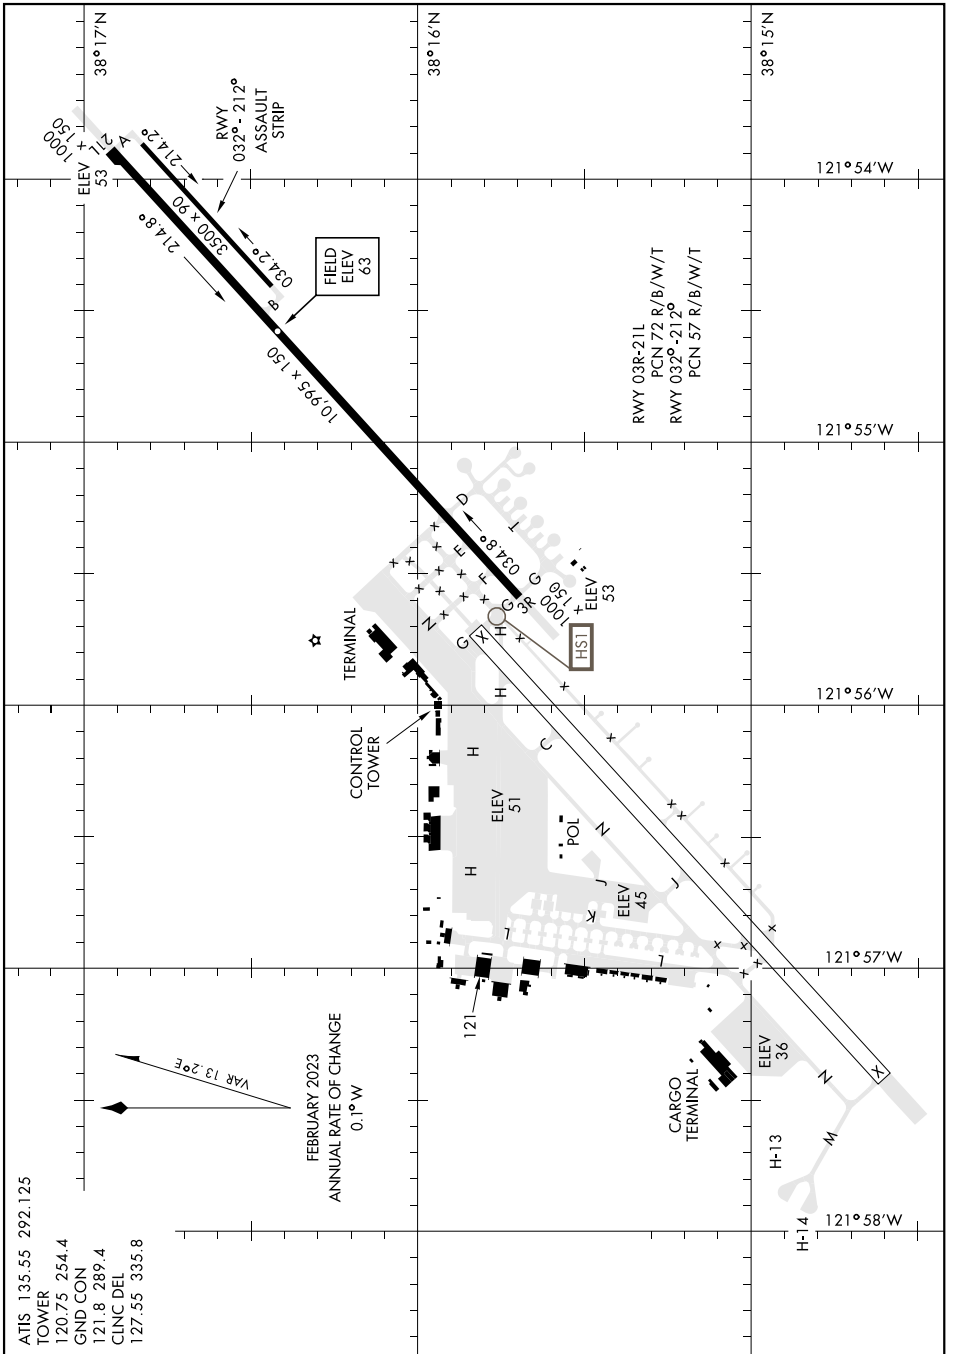

AIRPORT DIAGRAM

AL-488 [USAF]

TRAVIS AFB (KSUU)

FAIRFIELD, CALIFORNIA

SW-2, 21 MAR 2024 to 18 APR 2024

SW-2, 21 MAR 2024 to 18 APR 2024

AIRPORT DIAGRAM

FAIRFIELD, CALIFORNIA

TRAVIS AFB (KSUU)