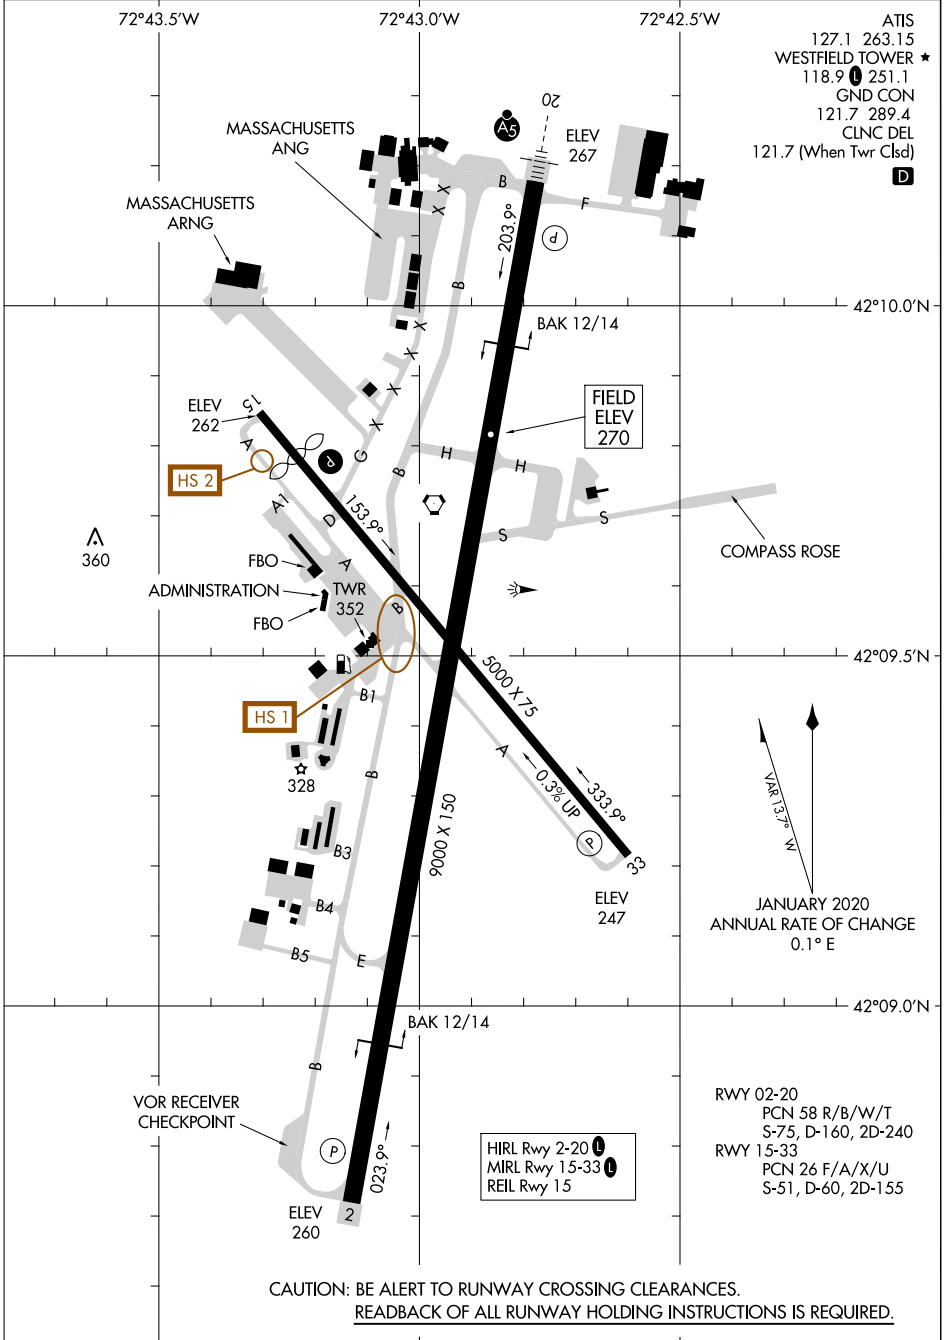

24025

AIRPORT DIAGRAM

AL-446 (FAA)

WESTFIELD-BARNES RGNL (B.A.F)
WESTFIELD/SPRINGFIELD, MASSACHUSETTS

NE-1, 21 MAR 2024 to 18 APR 2024

NE-1, 21 MAR 2024 to 18 APR 2024

ATIS 127.1 263.15
 WESTFIELD TOWER ★ 118.9
 GND CON 121.7 289.4
 CLNC DEL 121.7 (When Twr Clsd)

HIRL Rwy 2-20
 MIRL Rwy 15-33
 REIL Rwy 15

RWY 02-20
 PCN 58 R/B/W/T
 S-75, D-160, 2D-240
 RWY 15-33
 PCN 26 F/A/X/U
 S-51, D-60, 2D-155

CAUTION: BE ALERT TO RUNWAY CROSSING CLEARANCES.
 READBACK OF ALL RUNWAY HOLDING INSTRUCTIONS IS REQUIRED.