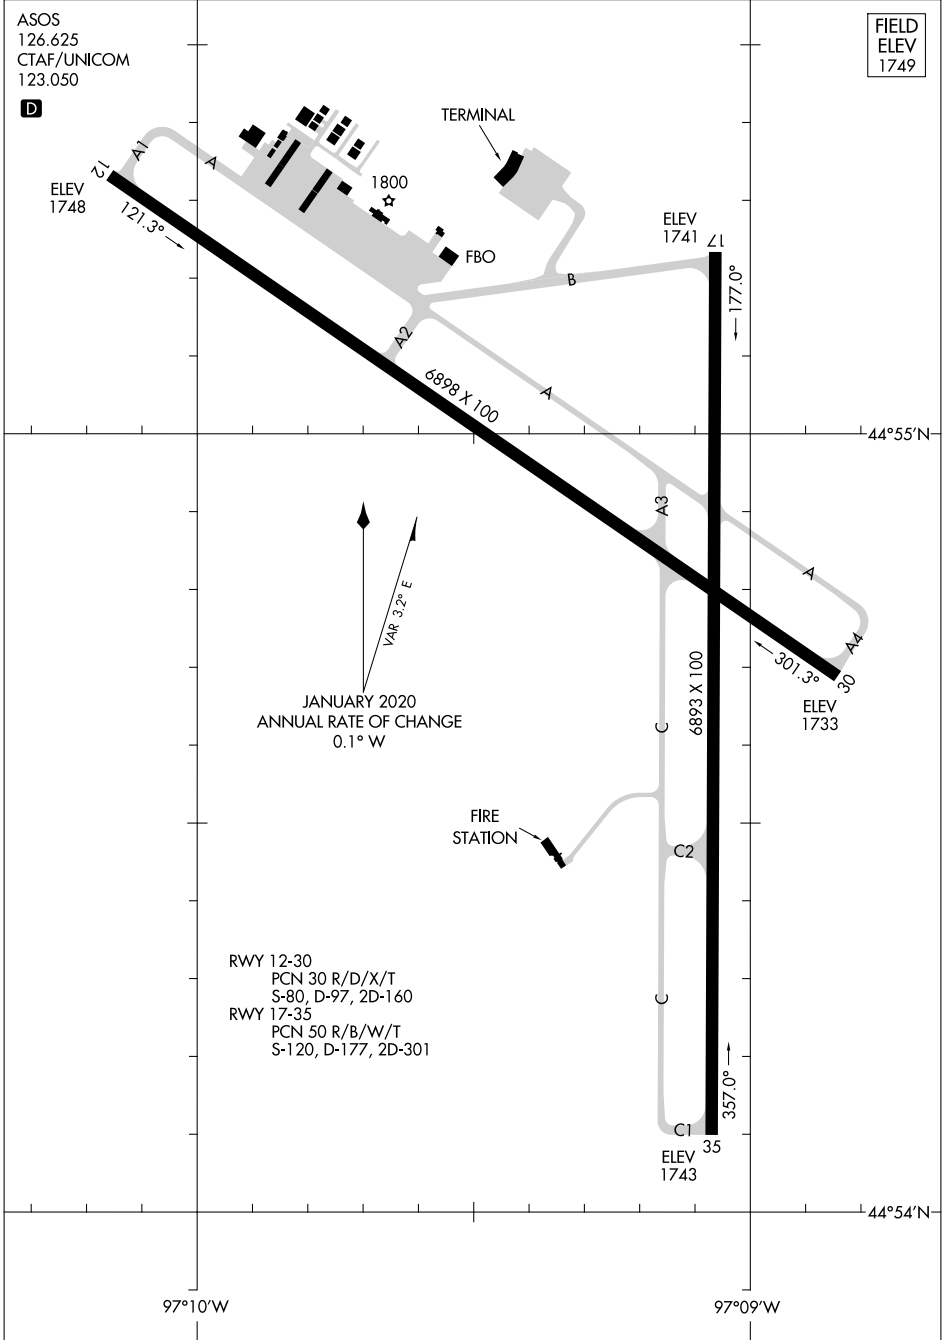

23222

# AIRPORT DIAGRAM

AL-444 (FAA)

WATERTOWN RGNL (A/TY)  
WATERTOWN, SOUTH DAKOTA

ASOS  
126.625  
CTAF/UNICOM  
123.050

FIELD  
ELEV  
1749

NC-1, 21 MAR 2024 to 18 APR 2024

NC-1, 21 MAR 2024 to 18 APR 2024

# AIRPORT DIAGRAM

23222

WATERTOWN, SOUTH DAKOTA  
WATERTOWN RGNL (A/TY)