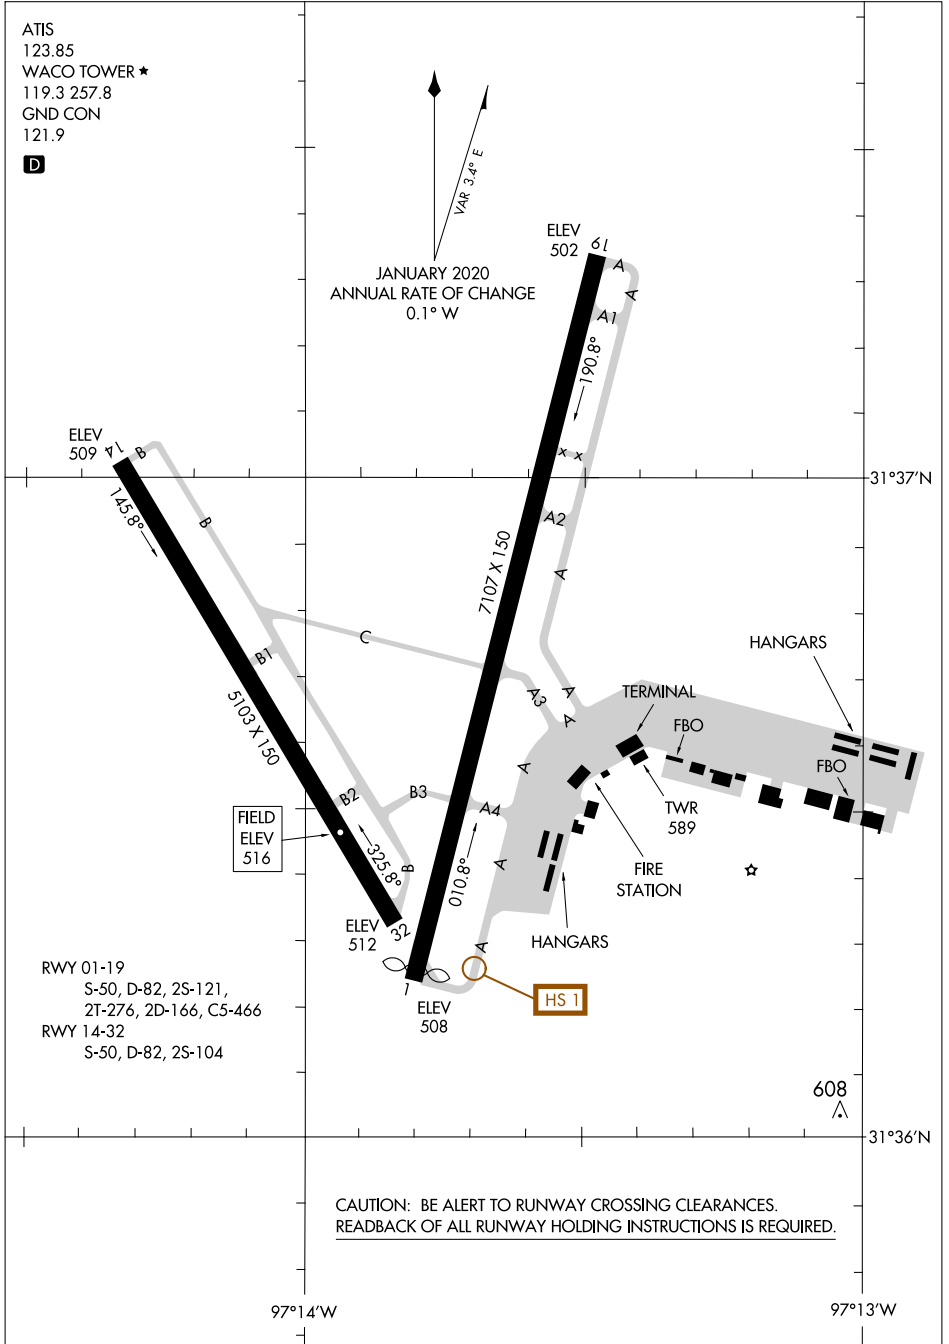

AIRPORT DIAGRAM

WACO RGNL (ACT)
WACO, TEXAS

AL-439 (FAA)

ATIS
123.85
WACO TOWER ★
119.3 257.8
GND CON
121.9

JANUARY 2020
ANNUAL RATE OF CHANGE
0.1° W
VAR 3.2° E

SC-3, 21 MAR 2024 to 18 APR 2024

SC-3, 21 MAR 2024 to 18 APR 2024

CAUTION: BE ALERT TO RUNWAY CROSSING CLEARANCES.
READBACK OF ALL RUNWAY HOLDING INSTRUCTIONS IS REQUIRED.

AIRPORT DIAGRAM

WACO, TEXAS
WACO RGNL (ACT)