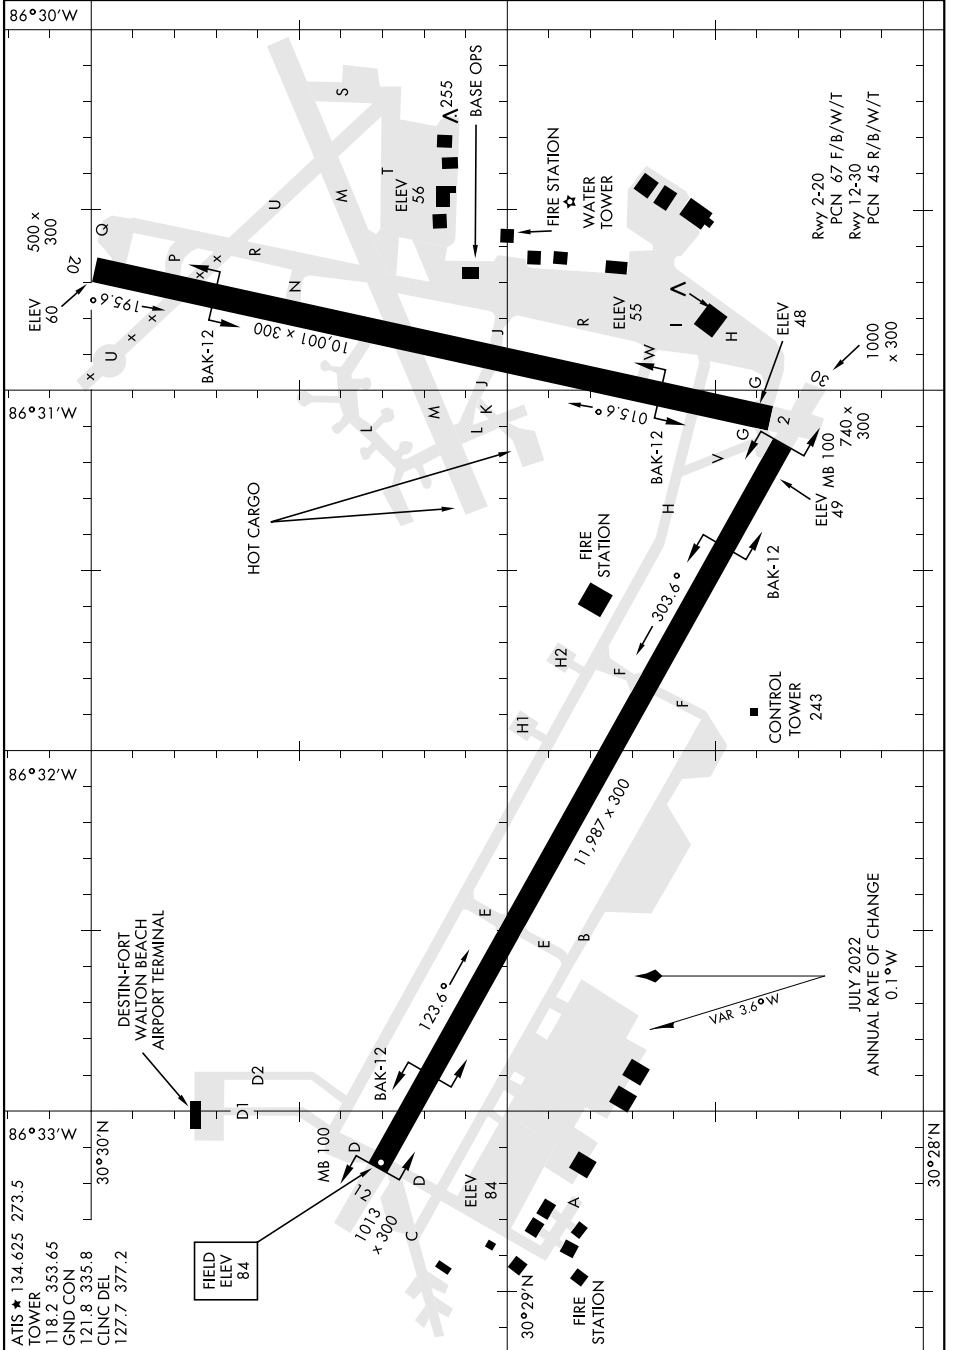

AIRPORT DIAGRAM

AL-436 [USAF]

EGLIN AFB/DESTIN-FT WALTON BEACH (KVPS)

VALPARAISO, FLORIDA

SE-3, 21 MAR 2024 to 18 APR 2024

SE-3, 21 MAR 2024 to 18 APR 2024

AIRPORT DIAGRAM

VALPARAISO, FLORIDA
EGLIN AFB/DESTIN-FT WALTON BEACH (KVPS)

ATIS * 134.625 273.5
 TOWER 118.2 353.65
 GND CON 121.8 335.8
 CLNC DEL 127.7 377.2

FIELD
ELEV
84