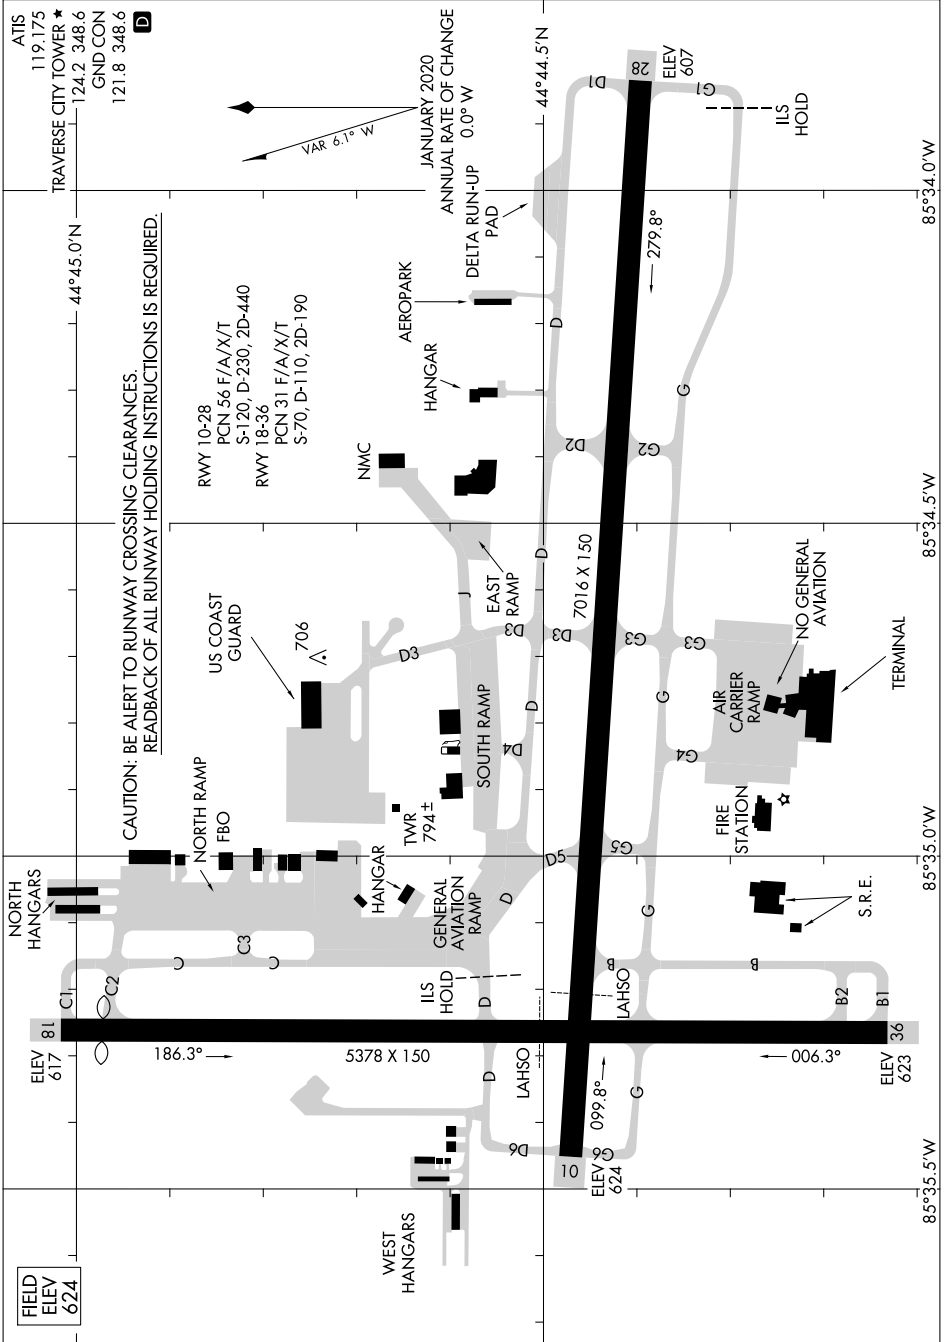

# AIRPORT DIAGRAM

AL-425 (FAA)

CHERRY CAPITAL (TVC)  
TRAVERSE CITY, MICHIGAN

EC-1, 21 MAR 2024 to 18 APR 2024

CAUTION: BE ALERT TO RUNWAY CROSSING CLEARANCES.  
REARBACK OF ALL RUNWAY HOLDING INSTRUCTIONS IS REQUIRED.

EC-1, 21 MAR 2024 to 18 APR 2024

# AIRPORT DIAGRAM

TRAVERSE CITY, MICHIGAN  
CHERRY CAPITAL (TVC)