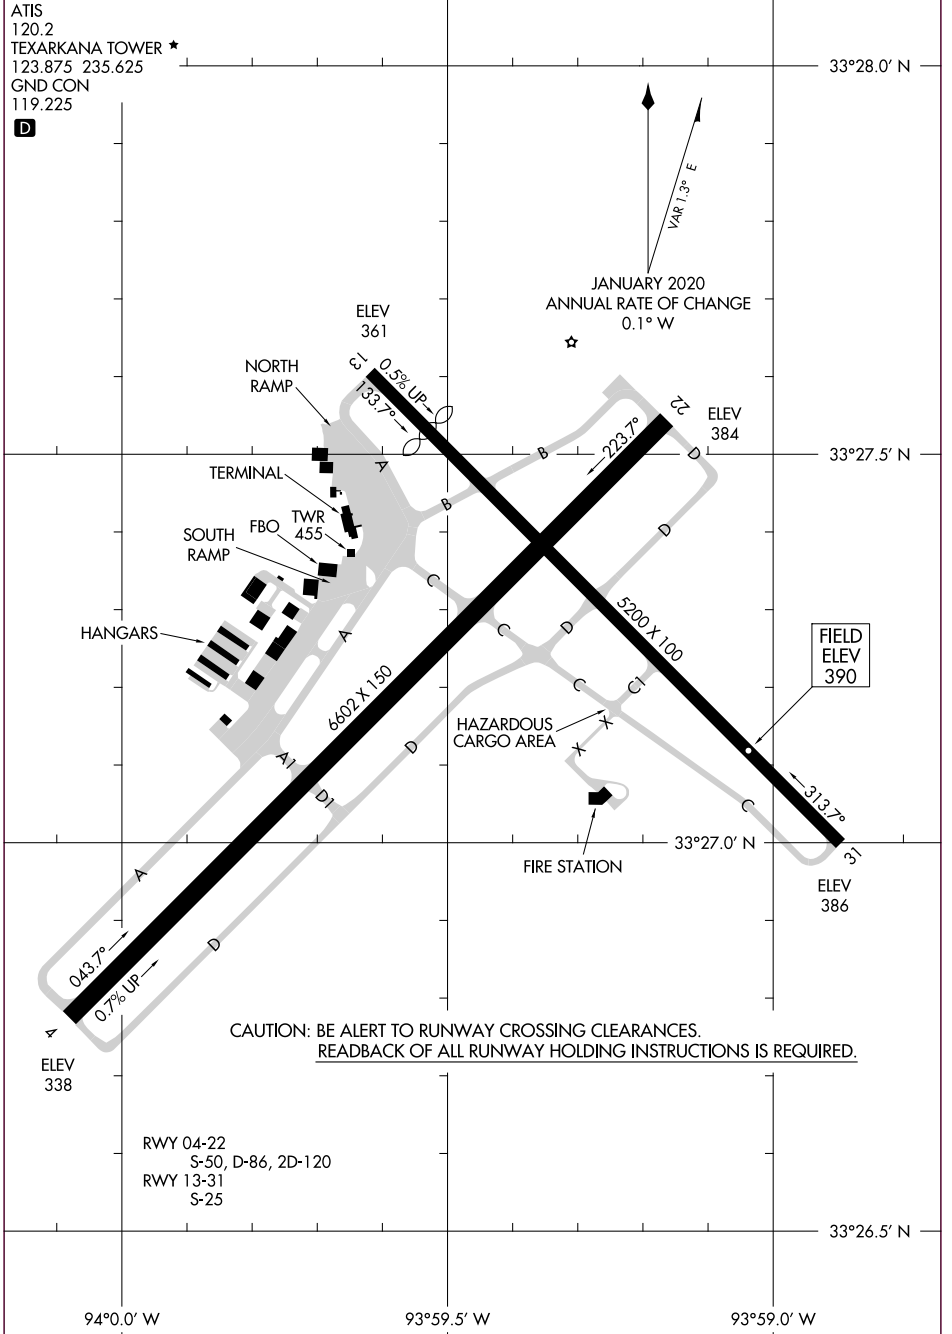

23222

# AIRPORT DIAGRAM

AL-420 (FAA)

TEXARKANA RGNL-WEBB FLD (TXXK)  
TEXARKANA, ARKANSAS