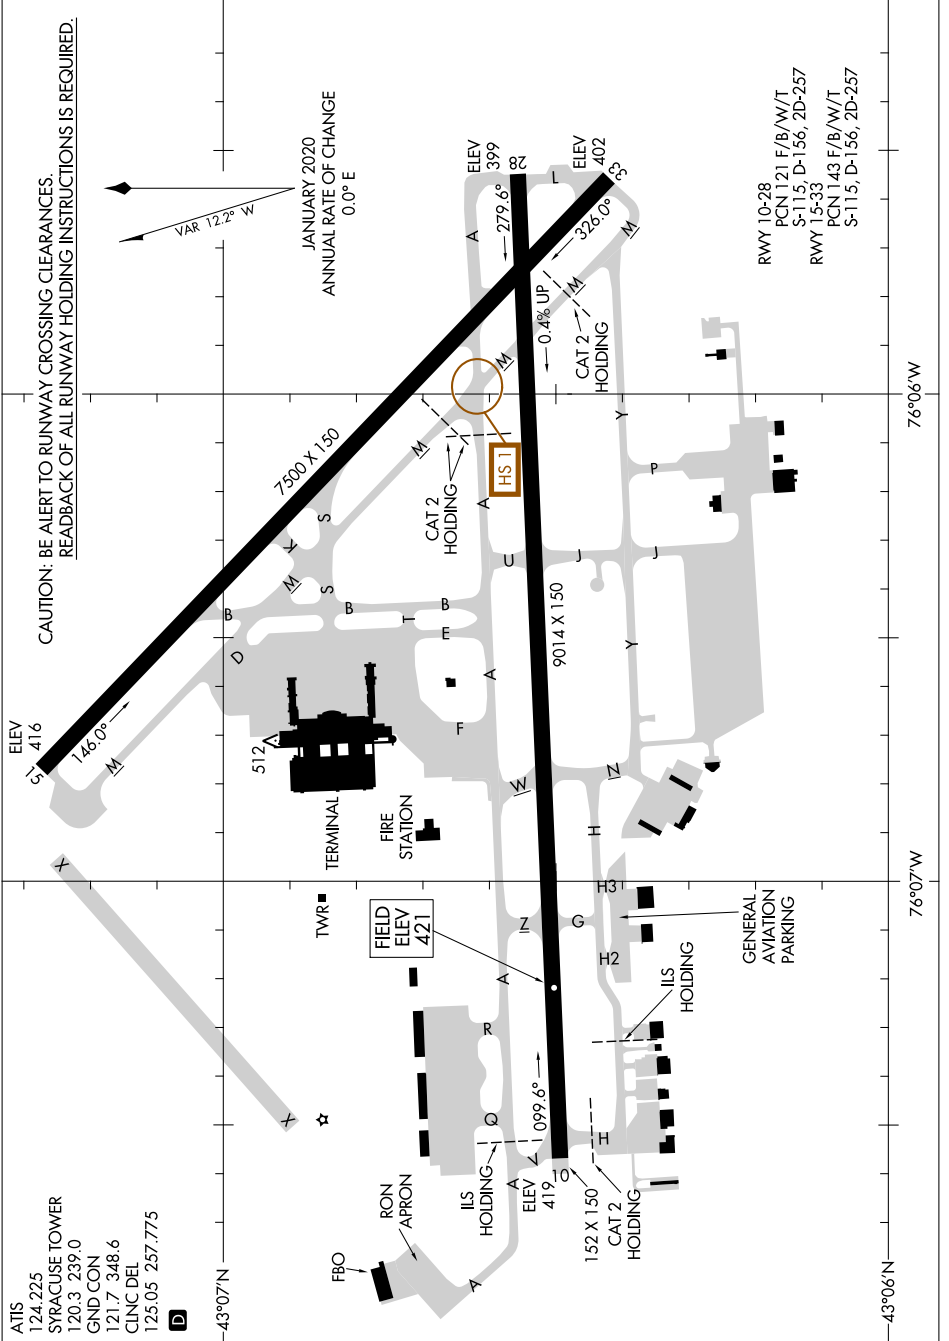

22363

AIRPORT DIAGRAM

AL-411 (FAA)

SYRACUSE HANCOCK INTL (SYR)
SYRACUSE, NEW YORK

NE-2, 21 MAR 2024 to 18 APR 2024

76°06'W

76°07'W

NE-2, 21 MAR 2024 to 18 APR 2024

AIRPORT DIAGRAM

22363

SYRACUSE, NEW YORK
SYRACUSE HANCOCK INTL (SYR)