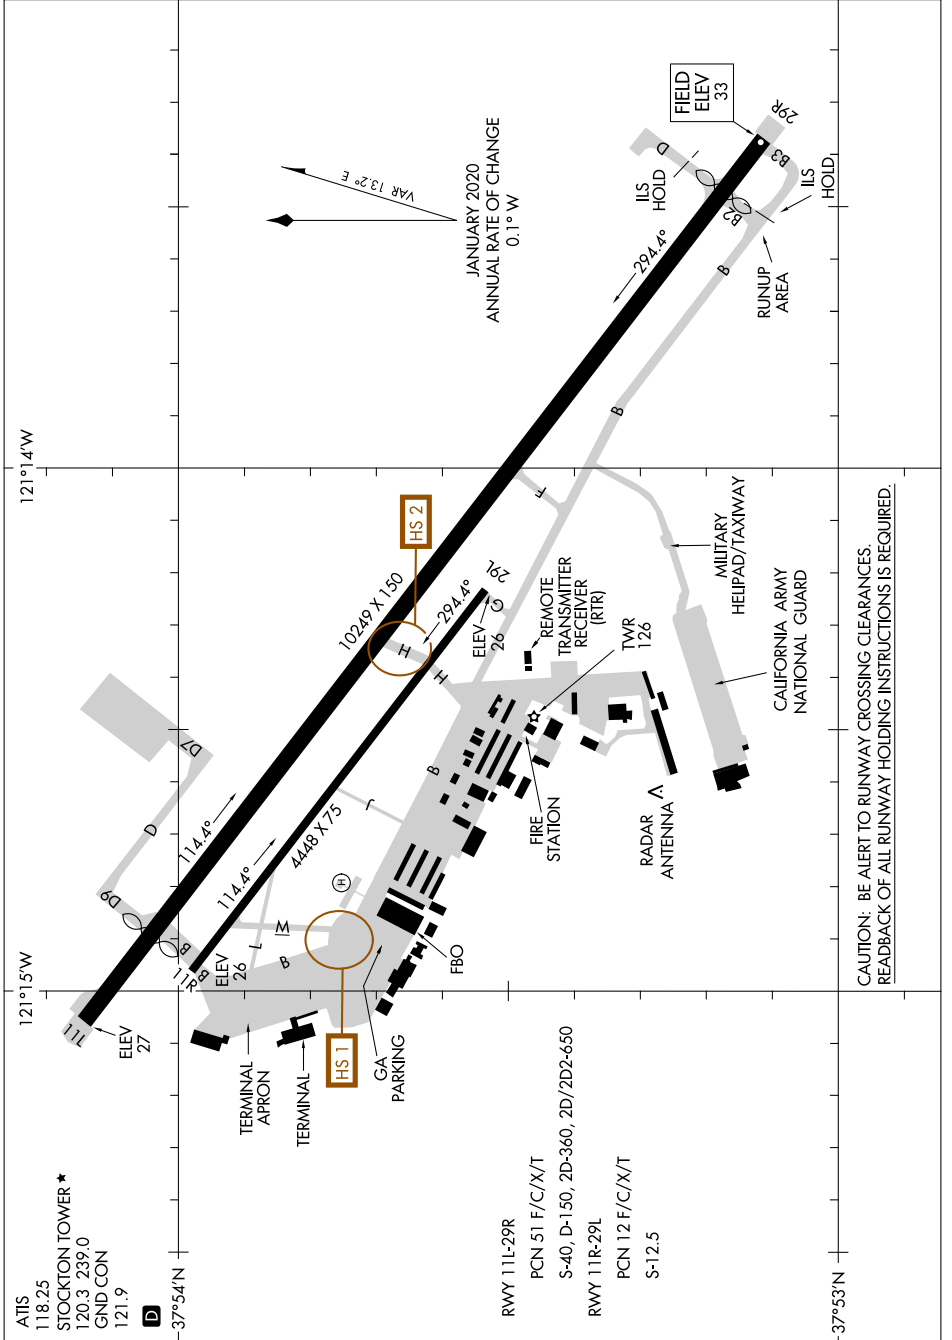

# AIRPORT DIAGRAM

AL-407 (FAA)

STOCKTON METRO (SCK)  
STOCKTON, CALIFORNIA

SW-2, 21 MAR 2024 to 18 APR 2024

CAUTION: BE ALERT TO RUNWAY CROSSING CLEARANCES.  
READBACK OF ALL RUNWAY HOLDING INSTRUCTIONS IS REQUIRED.

SW-2, 21 MAR 2024 to 18 APR 2024

# AIRPORT DIAGRAM

STOCKTON, CALIFORNIA  
STOCKTON METRO (SCK)