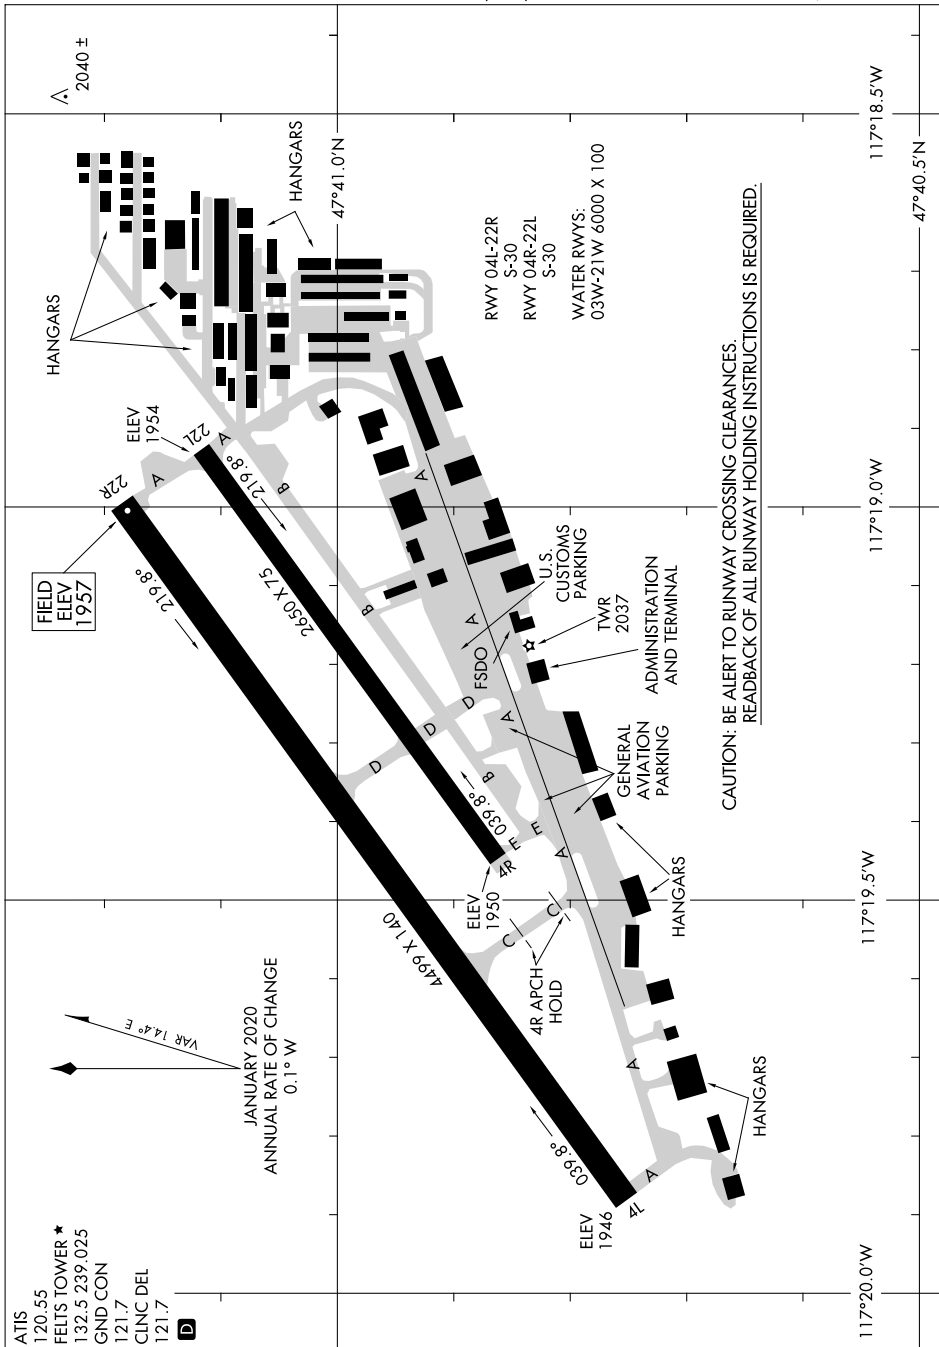

21112
AIRPORT DIAGRAM

AL-402 (FAA)

FELTS FLD (S'F'F)
SPOKANE, WASHINGTON

NW-1, 21 MAR 2024 to 18 APR 2024

CAUTION: BE ALERT TO RUNWAY CROSSING CLEARANCES.
REARBACK OF ALL RUNWAY HOLDING INSTRUCTIONS IS REQUIRED.

AIRPORT DIAGRAM
21112

SPOKANE, WASHINGTON
FELTS FLD (S'F'F)

NW-1, 21 MAR 2024 to 18 APR 2024