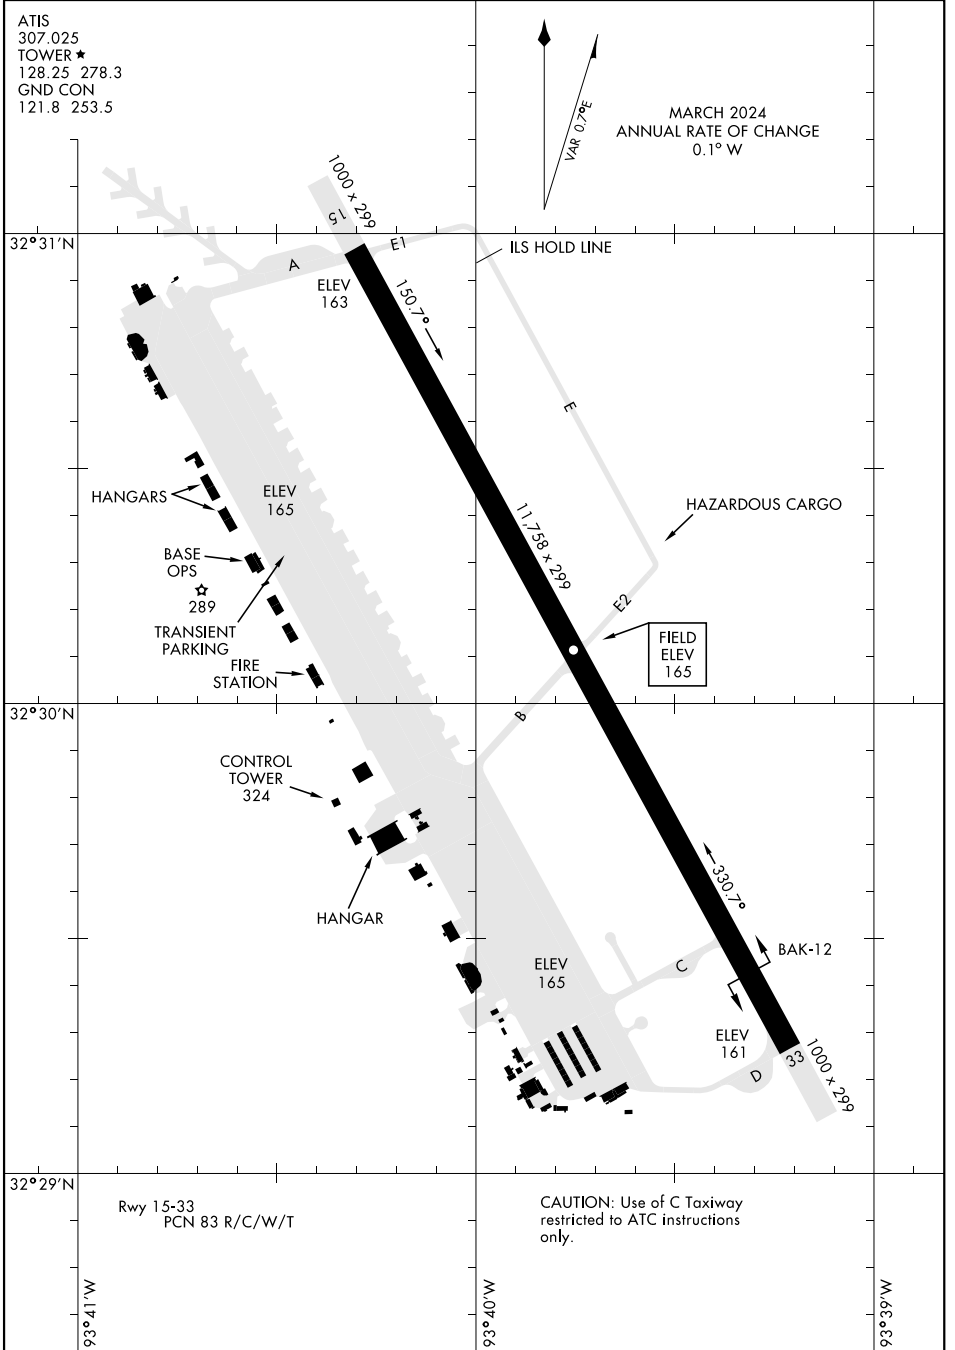

24081

# AIRPORT DIAGRAM

[USAF]

BARKSDALE AFB (KBAD)

BOSSIER CITY, LOUISIANA

ATIS  
 307.025  
 TOWER ★  
 128.25 278.3  
 GND CON  
 121.8 253.5

MARCH 2024  
 ANNUAL RATE OF CHANGE  
 0.1° W

SC-4, 21 MAR 2024 to 18 APR 2024

SC-4, 21 MAR 2024 to 18 APR 2024

Rwy 15-33  
 PCN 83 R/C/W/T

CAUTION: Use of C Taxiway  
 restricted to ATC instructions  
 only.

# AIRPORT DIAGRAM

BOSSIER CITY, LOUISIANA

BARKSDALE AFB (KBAD)