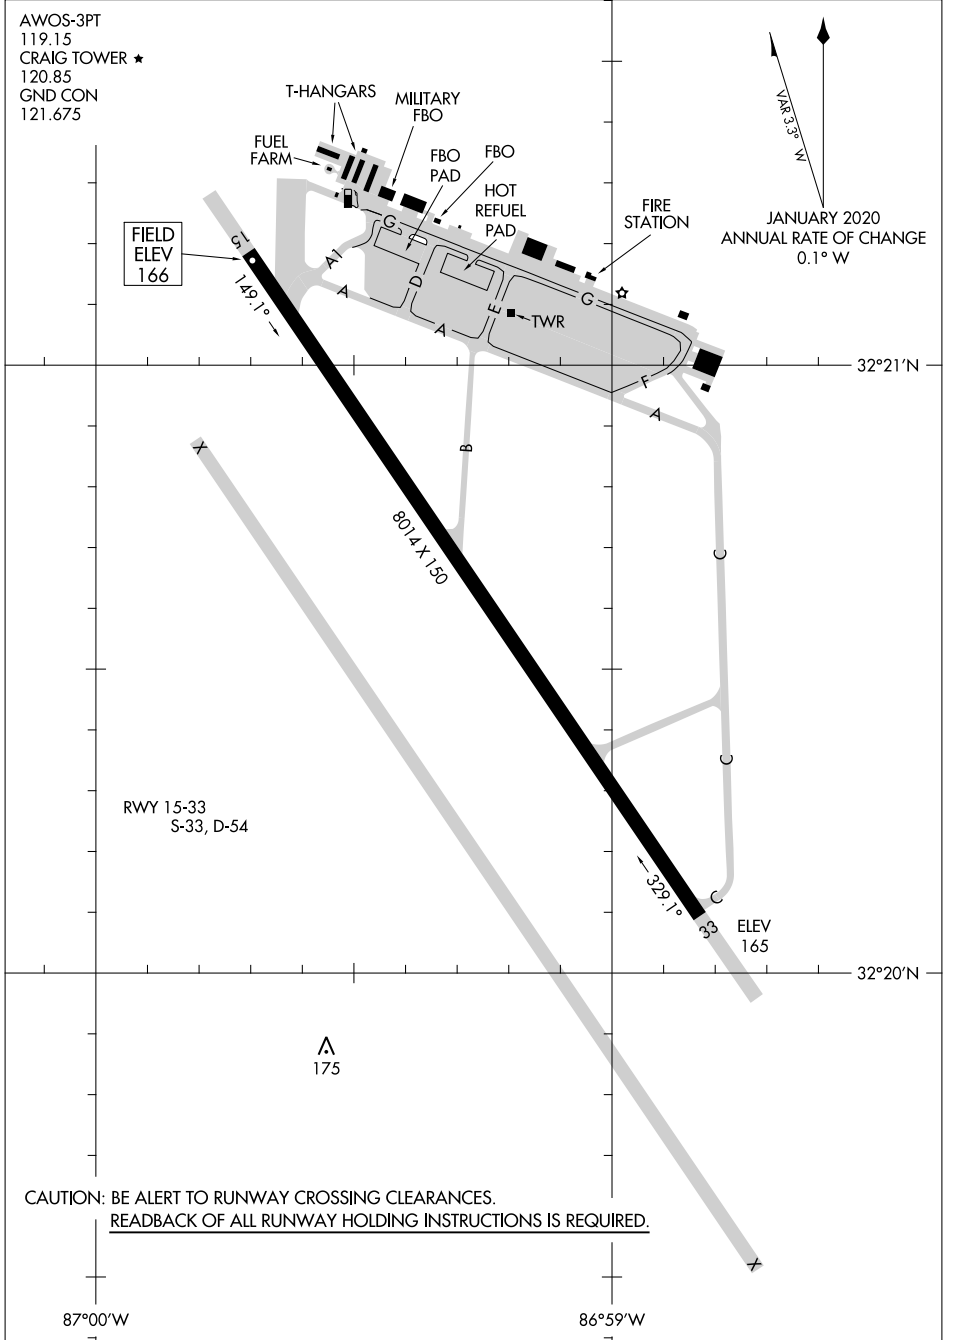

23110

AIRPORT DIAGRAM

AL-387 (FAA)

CRAIG FLD (SE/M)
SELMA, ALABAMA

SE-4, 21 MAR 2024 to 18 APR 2024

SE-4, 21 MAR 2024 to 18 APR 2024

AIRPORT DIAGRAM

23110