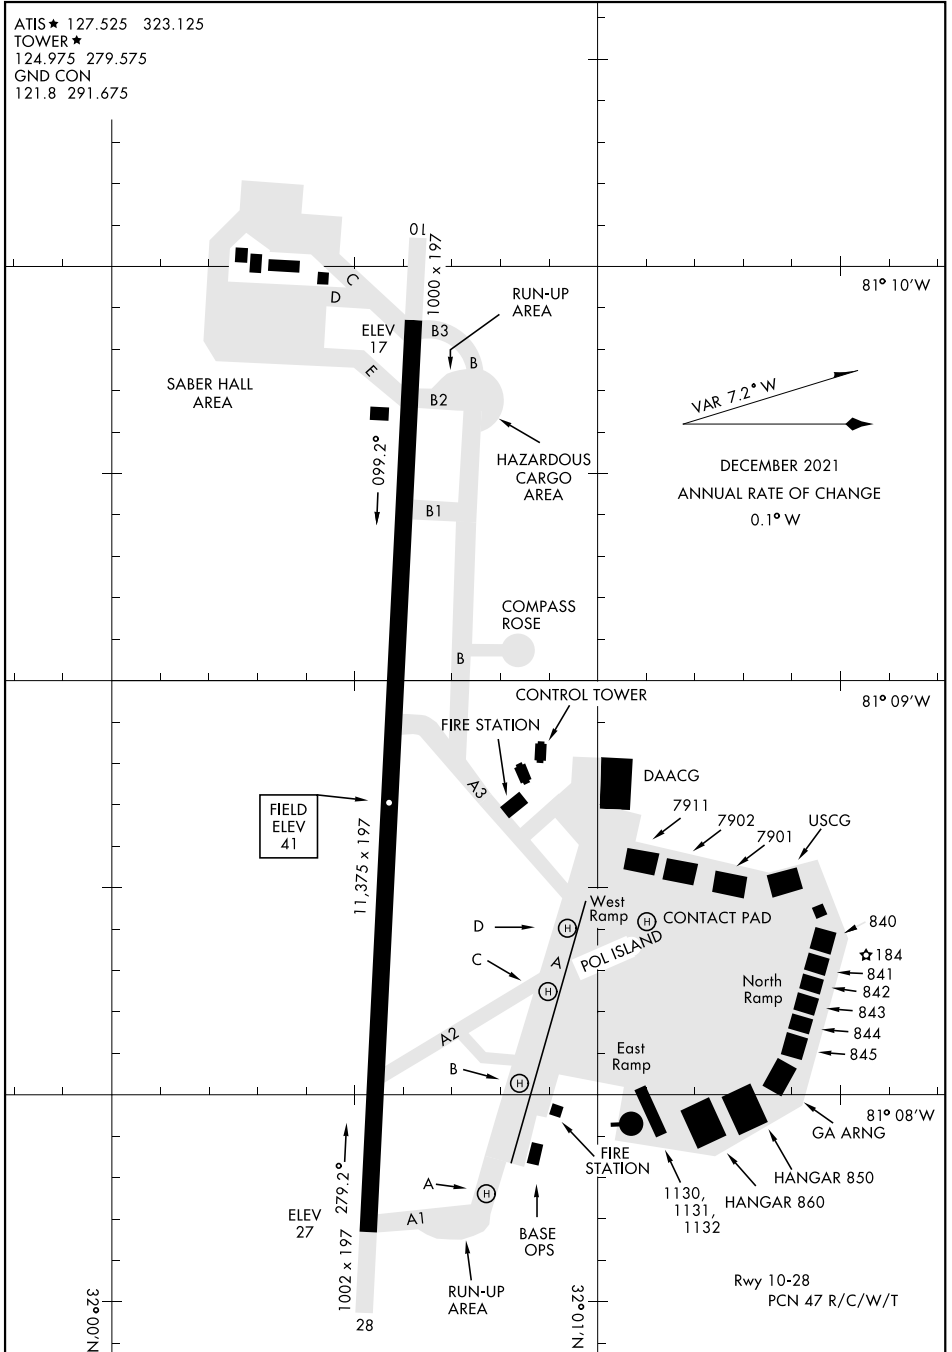

# AIRPORT DIAGRAM

AL-381 [USA]

HUNTER AAF (KSVN)

SAVANNAH, GEORGIA

ATIS ★ 127.525 323.125  
 TOWER ★  
 124.975 279.575  
 GND CON  
 121.8 291.675

SE-4, 21 MAR 2024 to 18 APR 2024

SE-4, 21 MAR 2024 to 18 APR 2024

# AIRPORT DIAGRAM

SAVANNAH, GEORGIA

HUNTER AAF (KSVN)