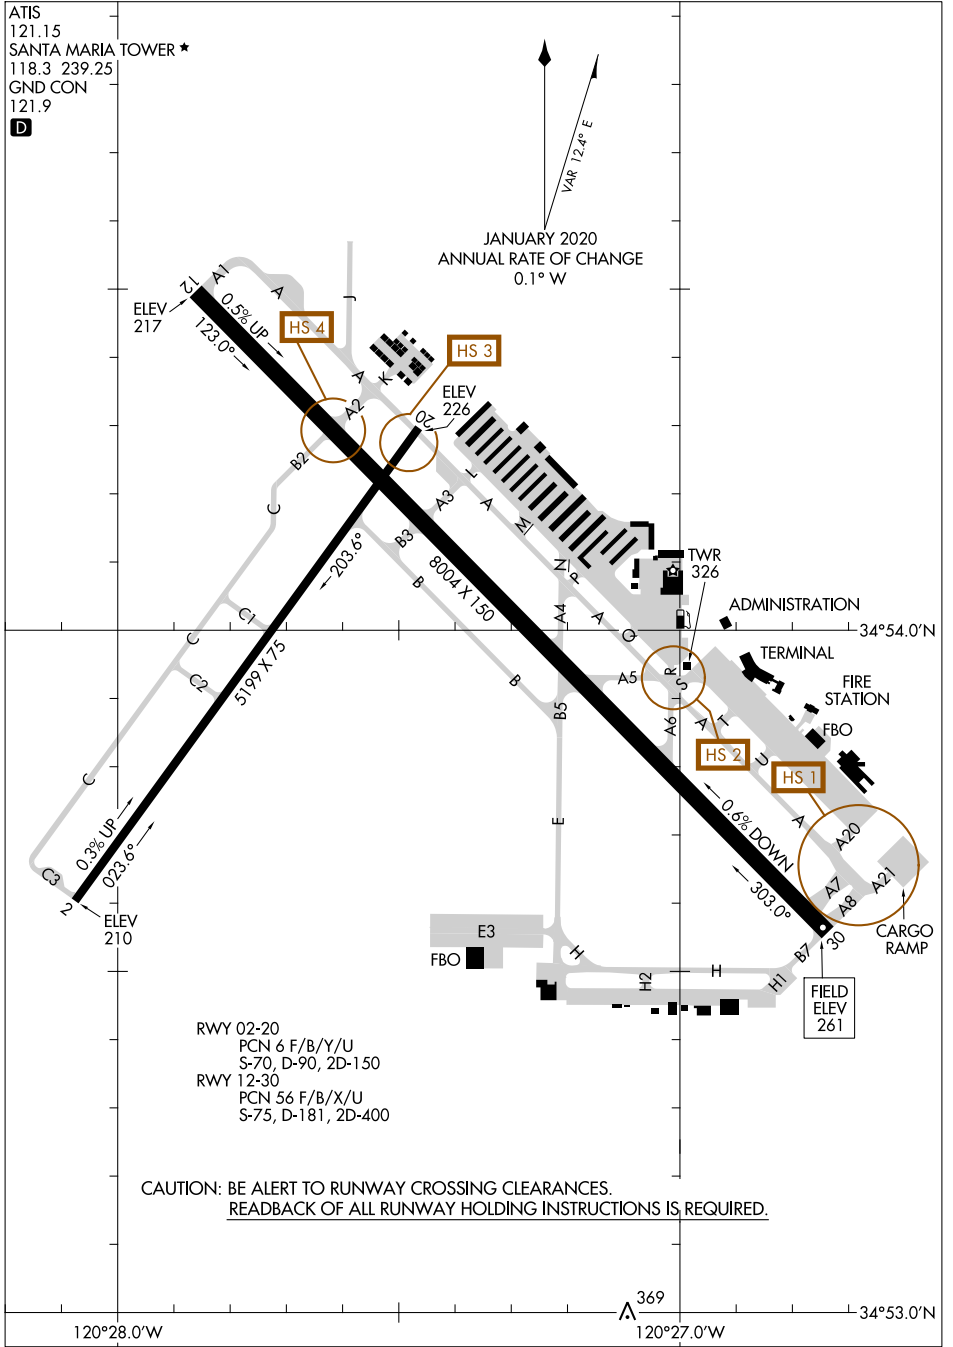

24081

AIRPORT DIAGRAM

SANTA MARIA PUB/CAPT G ALLAN HANCOCK FLD (SMX)
AL-379 (FAA) SANTA MARIA, CALIFORNIA

SW-3, 21 MAR 2024 to 18 APR 2024

SW-3, 21 MAR 2024 to 18 APR 2024

AIRPORT DIAGRAM
24081

SANTA MARIA, CALIFORNIA
SANTA MARIA PUB/CAPT G ALLAN HANCOCK FLD (SMX)