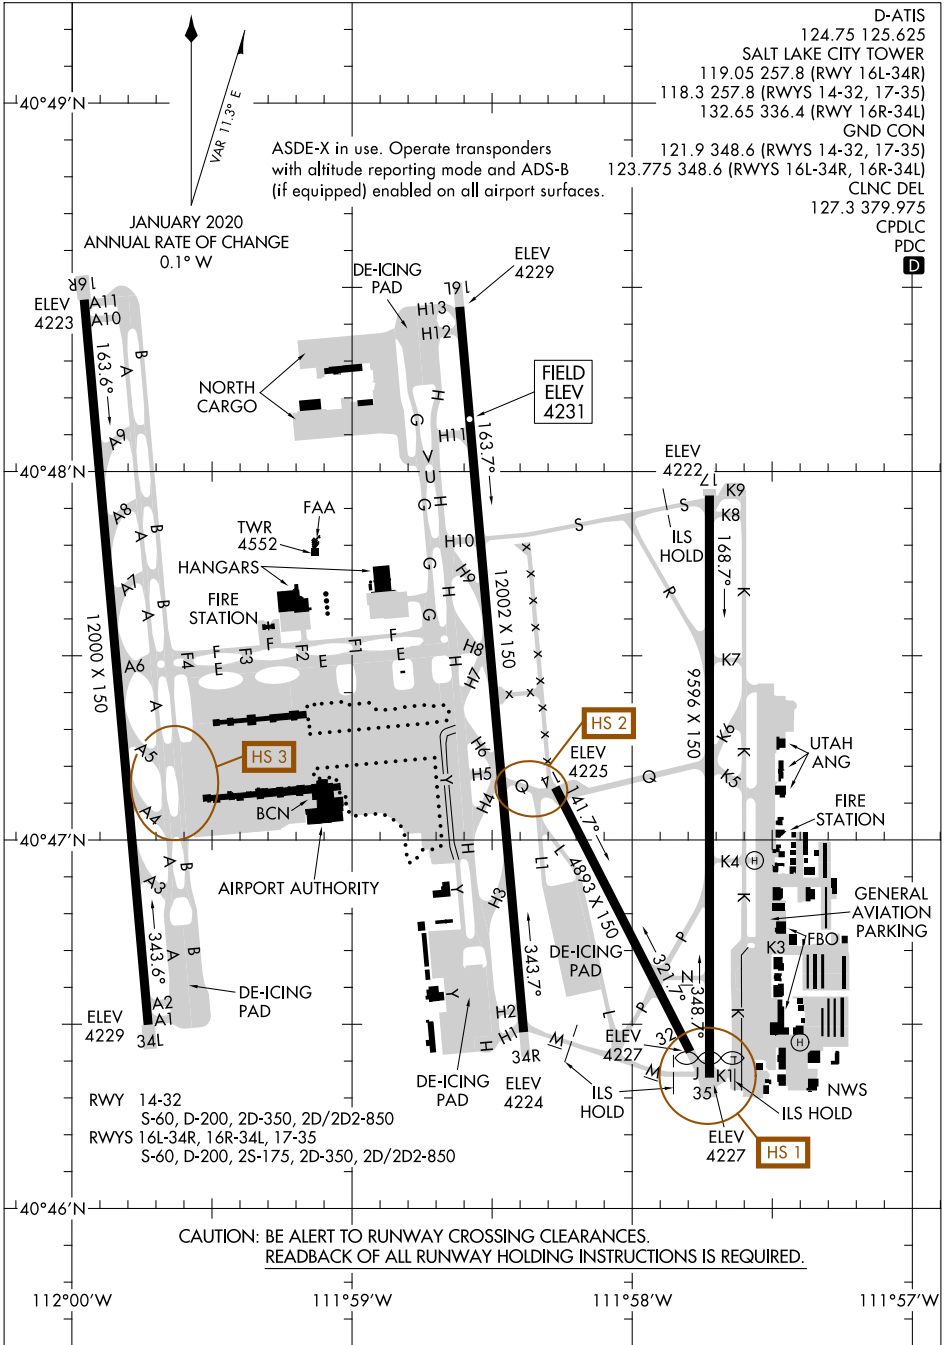

AIRPORT DIAGRAM

AL-365 (FAA)

SALT LAKE CITY INTL (SLC)
SALT LAKE CITY, UTAH

SW-4, 21 MAR 2024 to 18 APR 2024

SW-4, 21 MAR 2024 to 18 APR 2024

AIRPORT DIAGRAM

SALT LAKE CITY, UTAH
SALT LAKE CITY INTL (SLC)