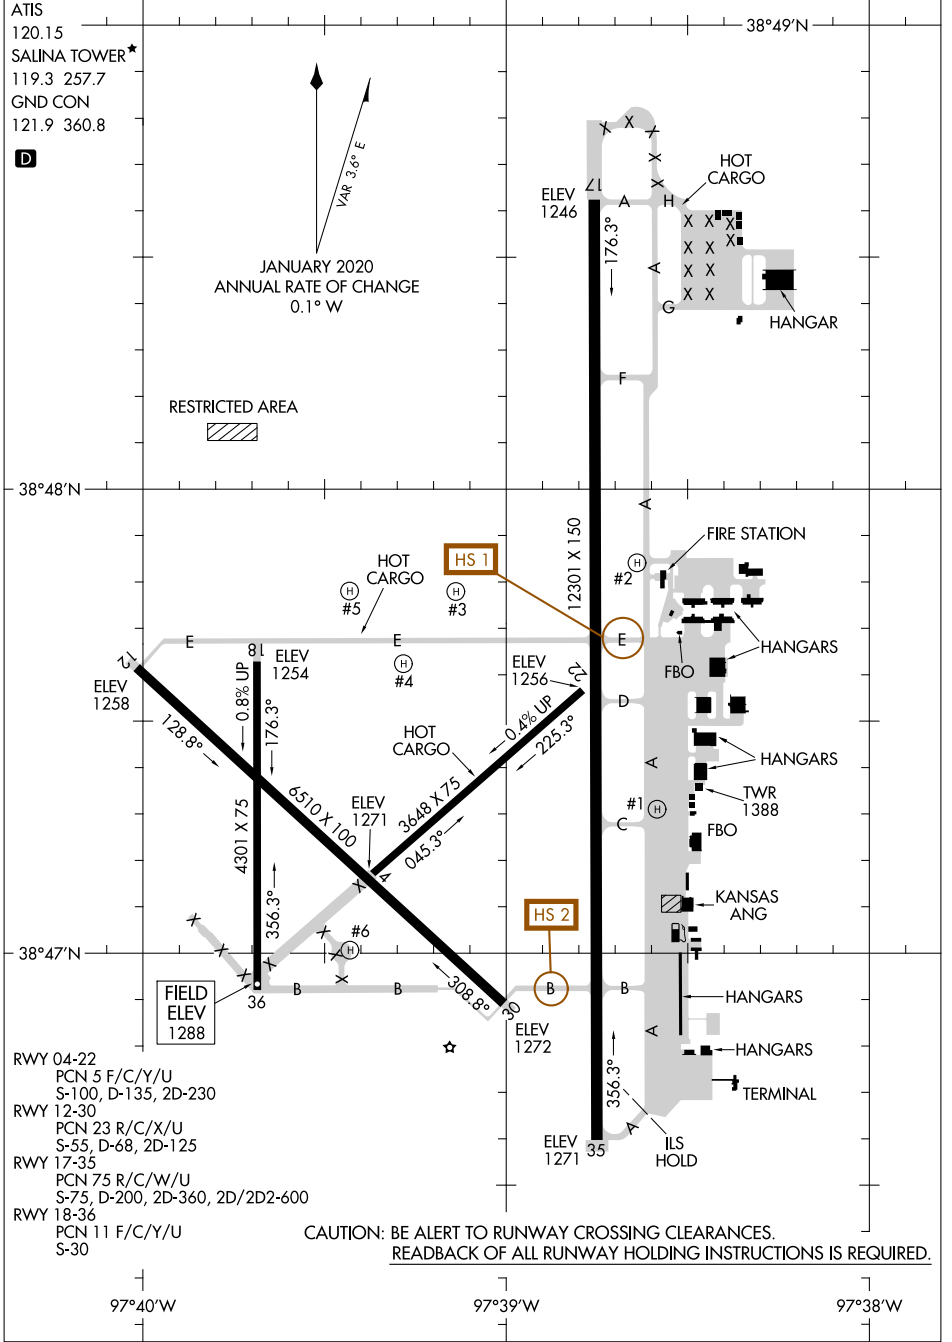

23222

AIRPORT DIAGRAM

AL-362 (FAA)

SALINA RGNL (SLN)
SALINA, KANSAS

NC-2, 21 MAR 2024 to 18 APR 2024

NC-2, 21 MAR 2024 to 18 APR 2024