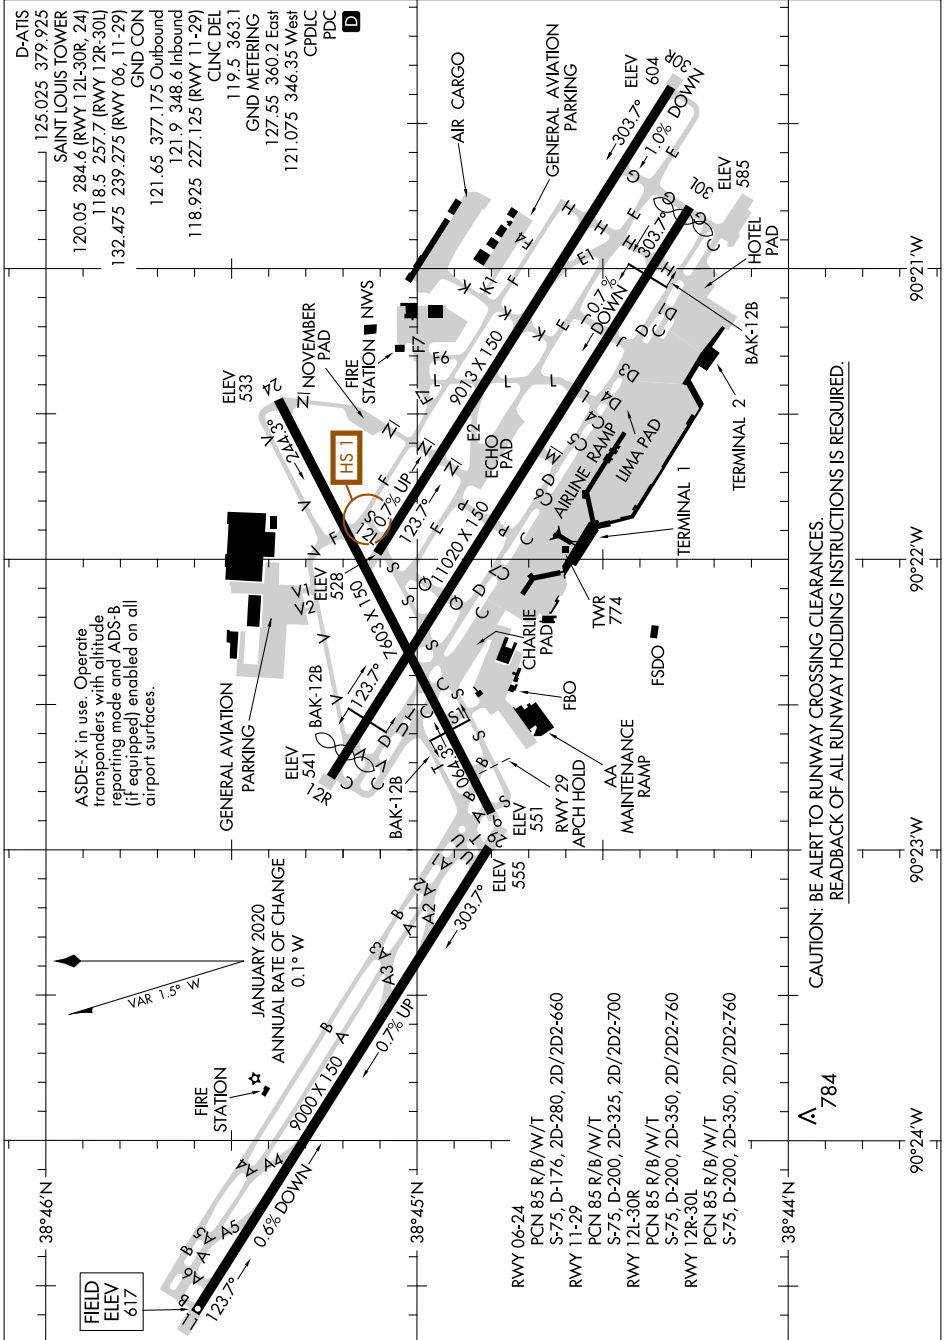

AIRPORT DIAGRAM

ST LOUIS LAMBERT INTL (STL)

ST LOUIS, MISSOURI

AL-360 (FAA)

NC-3, 21 MAR 2024 to 18 APR 2024

FIELD ELEV 617

VAR 1.5° W
ANNUAL RATE OF CHANGE 0.1° W
JANUARY 2020

CAUTION: BE ALERT TO RUNWAY CROSSING CLEARANCES.
READBACK OF ALL RUNWAY HOLDING INSTRUCTIONS IS REQUIRED.

A 784

NC-3, 21 MAR 2024 to 18 APR 2024

AIRPORT DIAGRAM

ST LOUIS, MISSOURI

ST LOUIS LAMBERT INTL (STL)