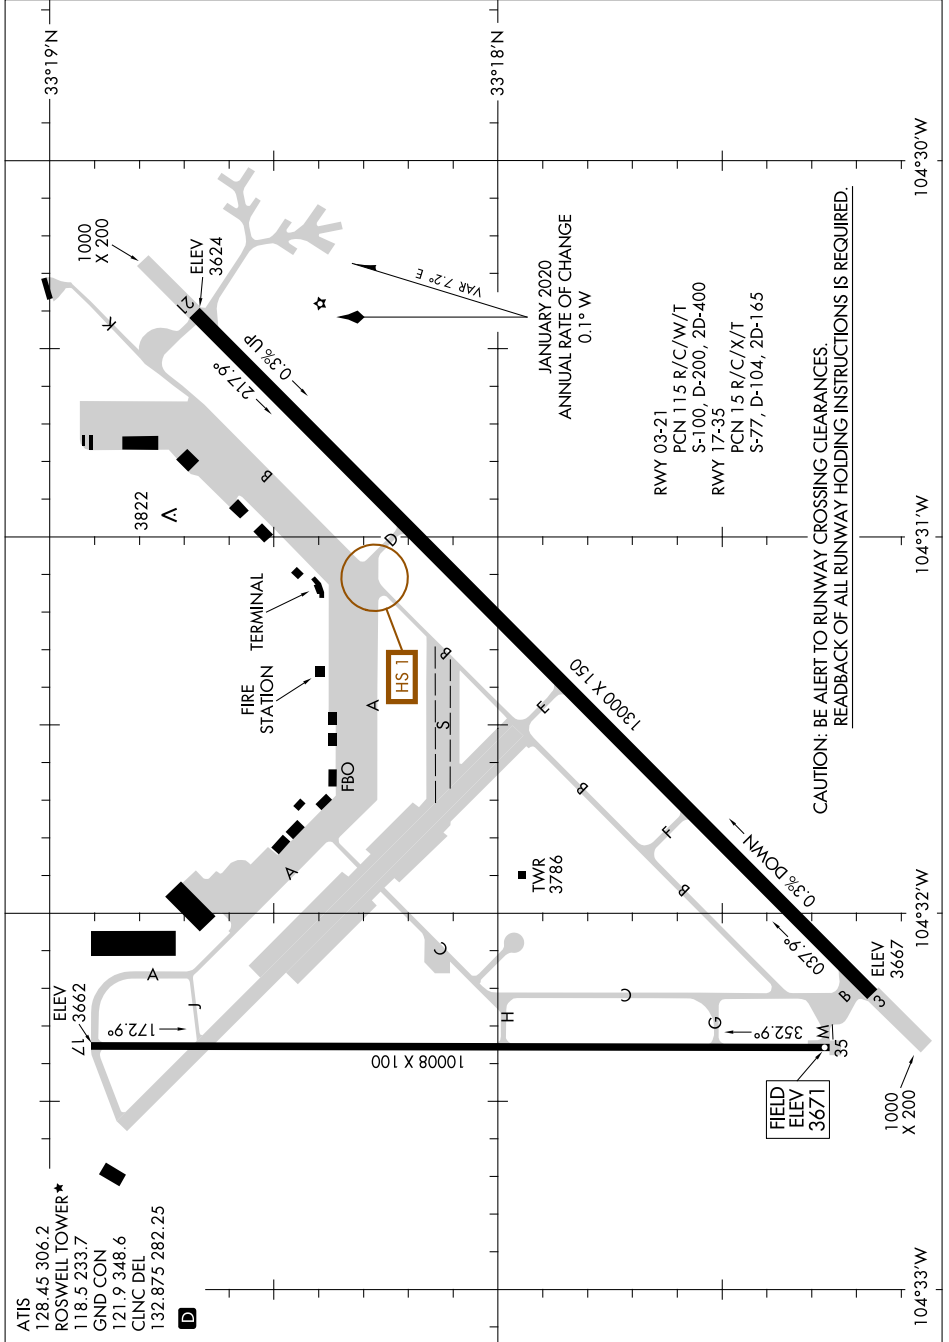

23110

# AIRPORT DIAGRAM

AL-354 (FAA)

ROSWELL AIR CENTER (ROW)  
ROSWELL, NEW MEXICO

SW-1, 21 MAR 2024 to 18 APR 2024

CAUTION: BE ALERT TO RUNWAY CROSSING CLEARANCES.  
READBACK OF ALL RUNWAY HOLDING INSTRUCTIONS IS REQUIRED.

SW-1, 21 MAR 2024 to 18 APR 2024

# AIRPORT DIAGRAM

23110

ROSWELL, NEW MEXICO  
ROSWELL AIR CENTER (ROW)