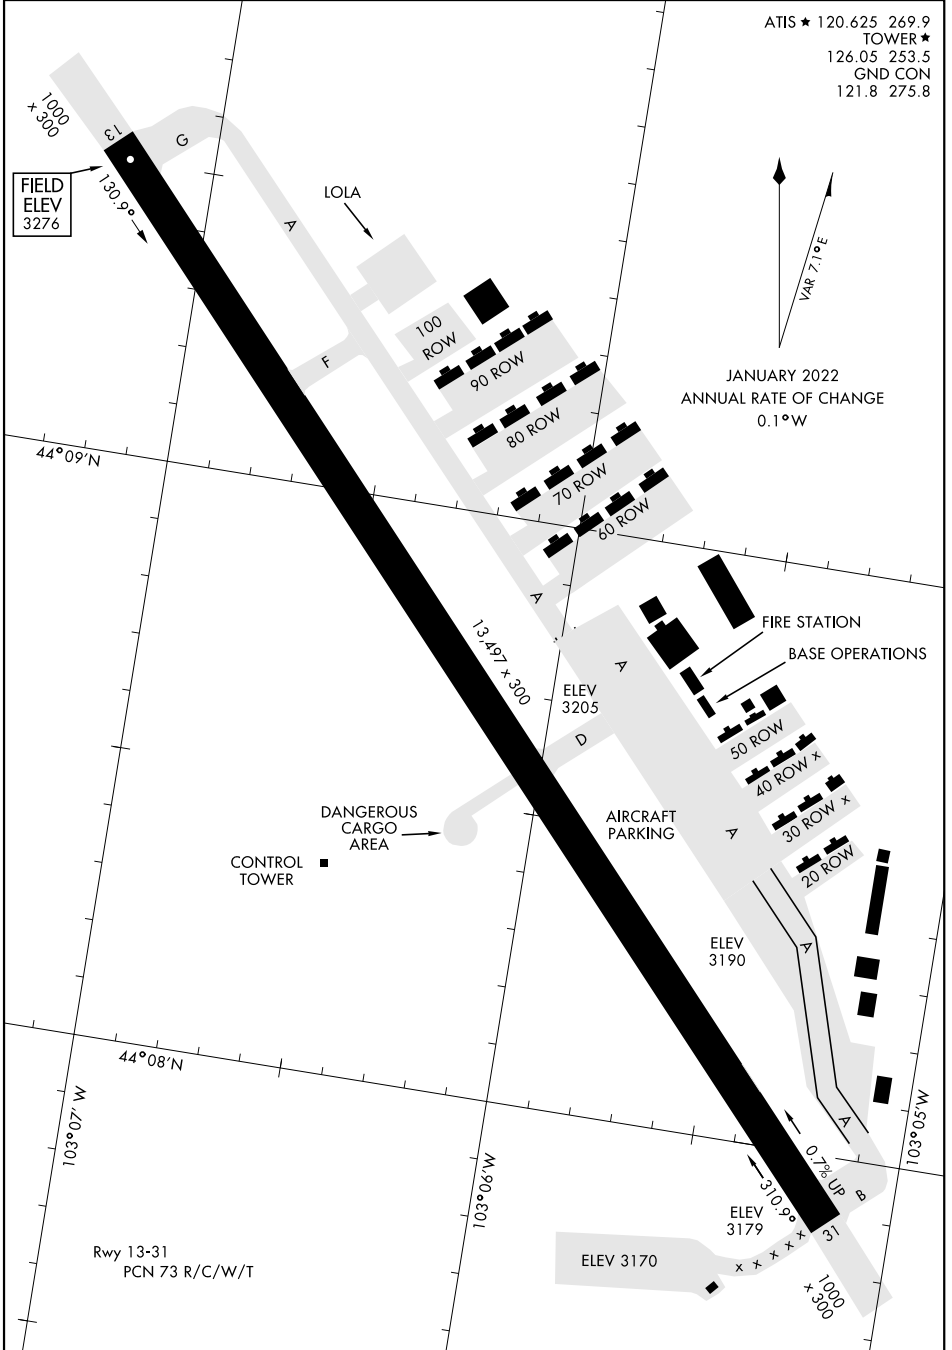

AIRPORT DIAGRAM

AL-343 [USAF]

ELLSWORTH AFB (KRCA)

RAPID CITY, SOUTH DAKOTA

ATIS ★ 120.625 269.9
 TOWER ★
 126.05 253.5
 GND CON
 121.8 275.8

1,000
 +300
 FIELD
 ELEV
 3276

LOLA

JANUARY 2022
 ANNUAL RATE OF CHANGE
 0.1°W

NC-1, 21 MAR 2024 to 18 APR 2024

NC-1, 21 MAR 2024 to 18 APR 2024

AIRPORT DIAGRAM

RAPID CITY, SOUTH DAKOTA
ELLSWORTH AFB (KRCA)