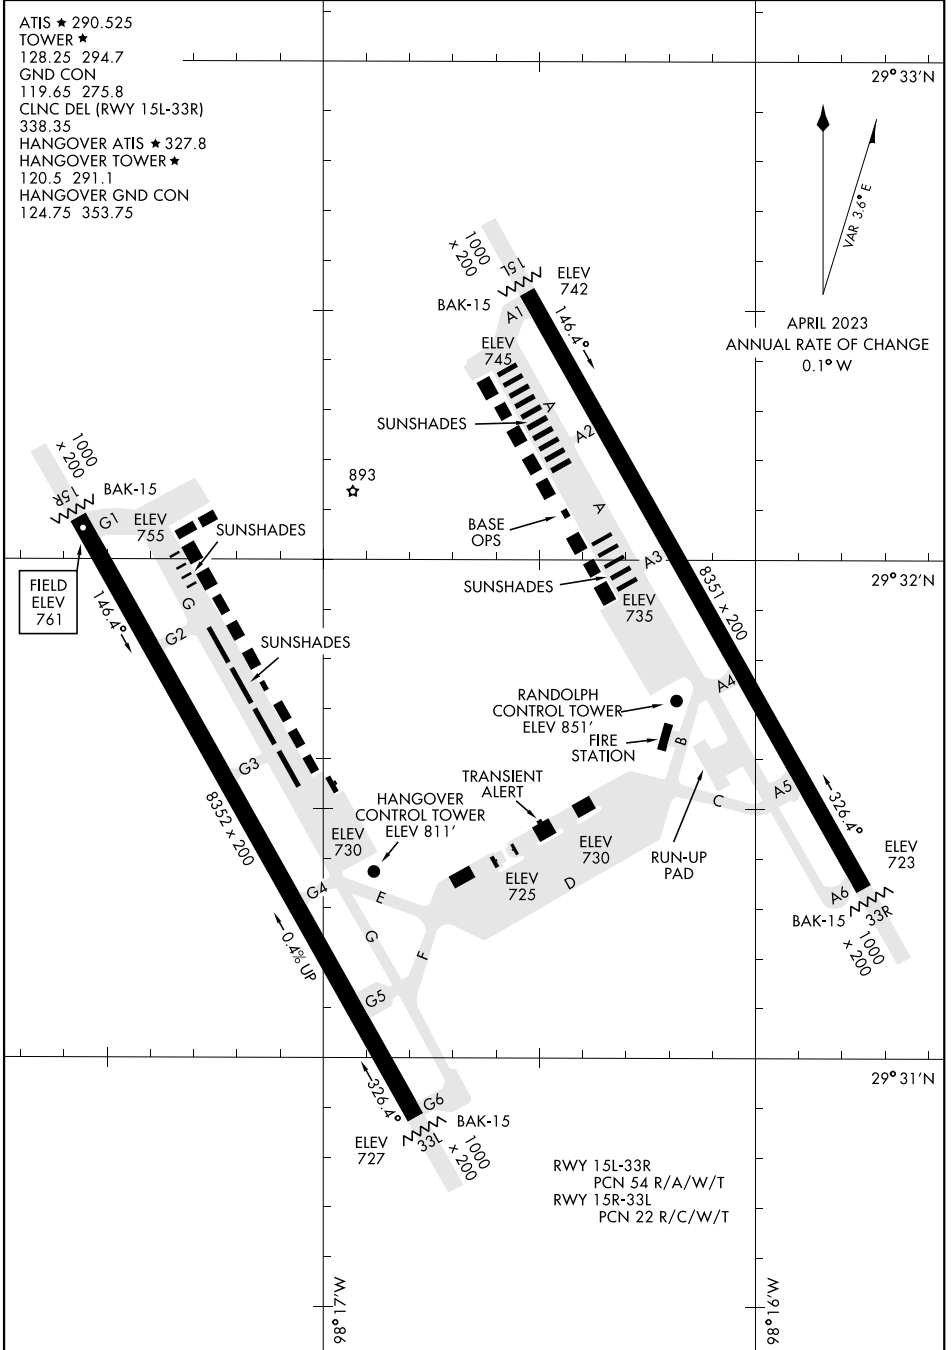

AIRPORT DIAGRAM

AL-341 [USAF]

RANDOLPH AFB (KRND)

UNIVERSAL CITY, TEXAS

ATIS ★ 290.525
 TOWER ★
 128.25 294.7
 GND CON
 119.65 275.8
 CLNC DEL (RWY 15L-33R)
 338.35
 HANGOVER ATIS ★ 327.8
 HANGOVER TOWER ★
 120.5 291.1
 HANGOVER GND CON
 124.75 353.75

29° 33' N

APRIL 2023
 ANNUAL RATE OF CHANGE
 0.1° W

SC-3, 21 MAR 2024 to 18 APR 2024

SC-3, 21 MAR 2024 to 18 APR 2024

RWY 15L-33R
 PCN 54 R/A/W/T
 RWY 15R-33L
 PCN 22 R/C/W/T

AIRPORT DIAGRAM

UNIVERSAL CITY, TEXAS
RANDOLPH AFB (KRND)