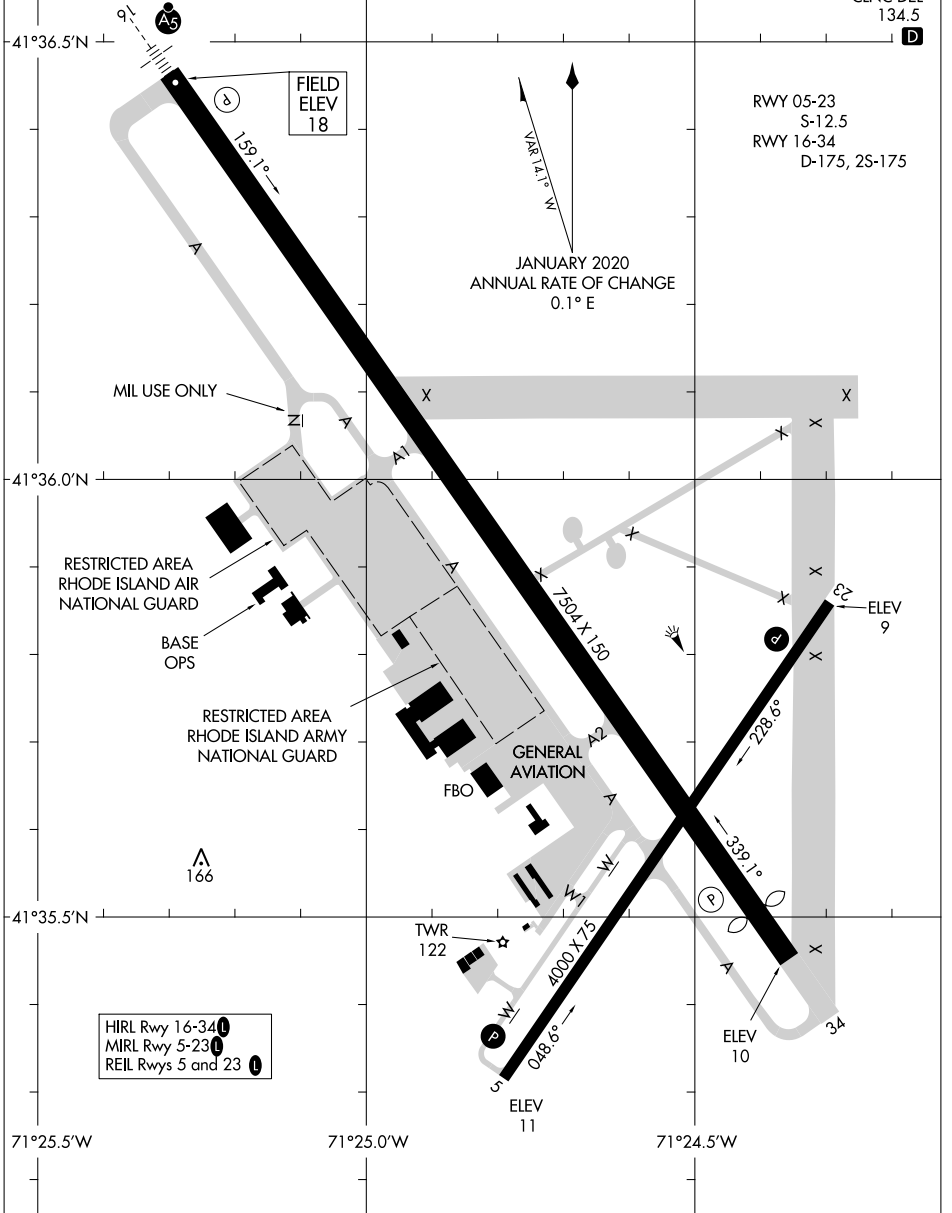

24025

# AIRPORT DIAGRAM

AL-338 (FAA)

QUONSET STATE (OQT)  
NORTH KINGSTOWN, RHODE ISLAND

CAUTION: BE ALERT TO RUNWAY CROSSING CLEARANCES.  
READBACK OF ALL RUNWAY HOLDING INSTRUCTIONS IS REQUIRED.

ATIS ★  
 118.6  
 QUONSET TOWER ★  
 126.35 (CTAF) 252.9  
 GND CON  
 134.5 226.675  
 CLNC DEL  
 134.5  
**D**

NE-1, 21 MAR 2024 to 18 APR 2024

NE-1, 21 MAR 2024 to 18 APR 2024