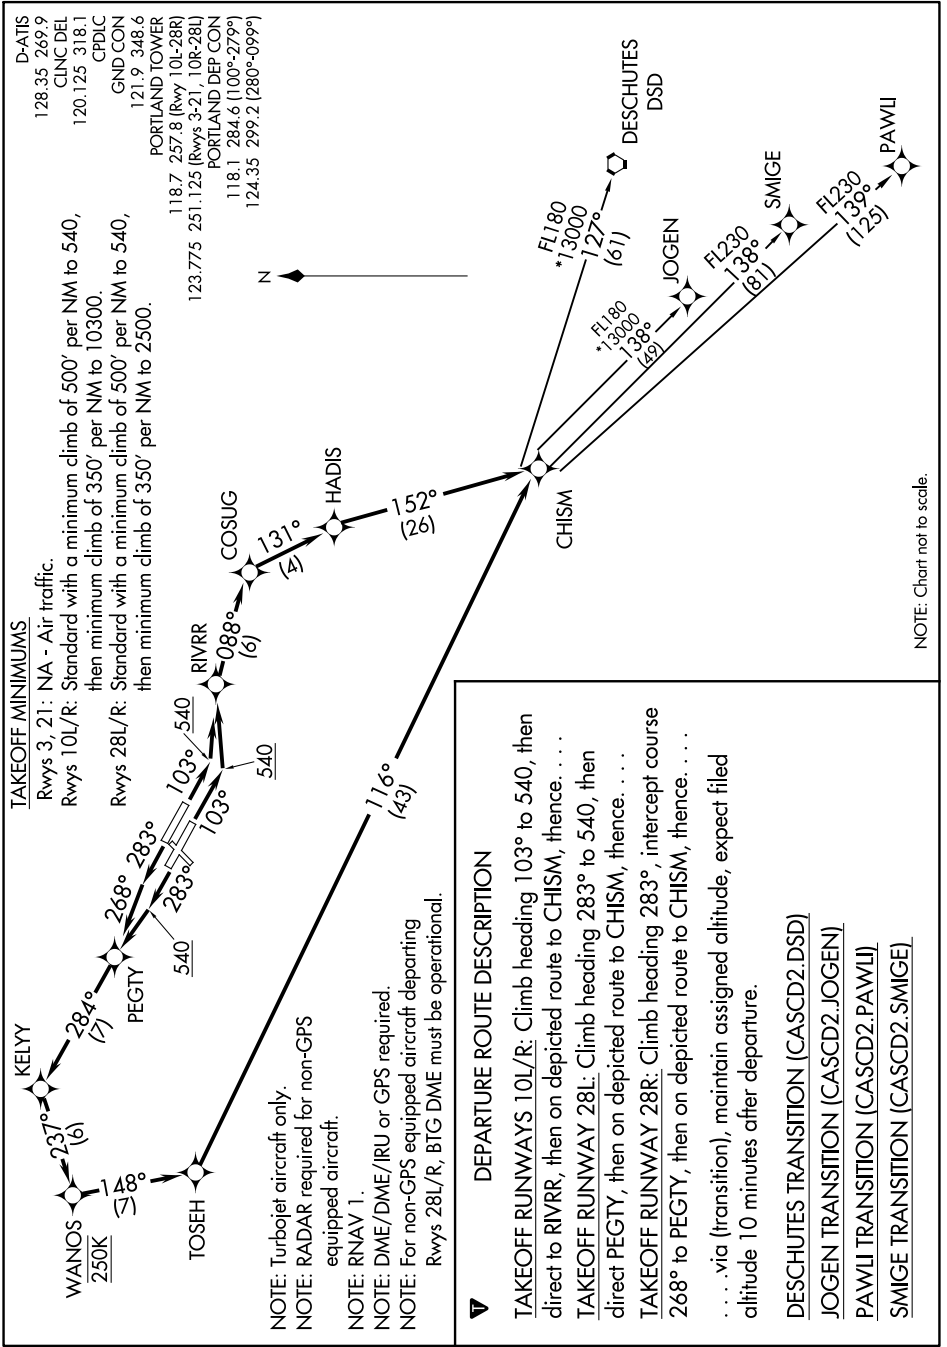

# CASCADE TWO DEPARTURE (RNAV)

AL-330 (FAA)

PORTLAND INTL (PDX)  
PORTLAND, OREGON

NW-1, 21 MAR 2024 to 18 APR 2024

# CASCADE TWO DEPARTURE (RNAV)

NW-1, 21 MAR 2024 to 18 APR 2024