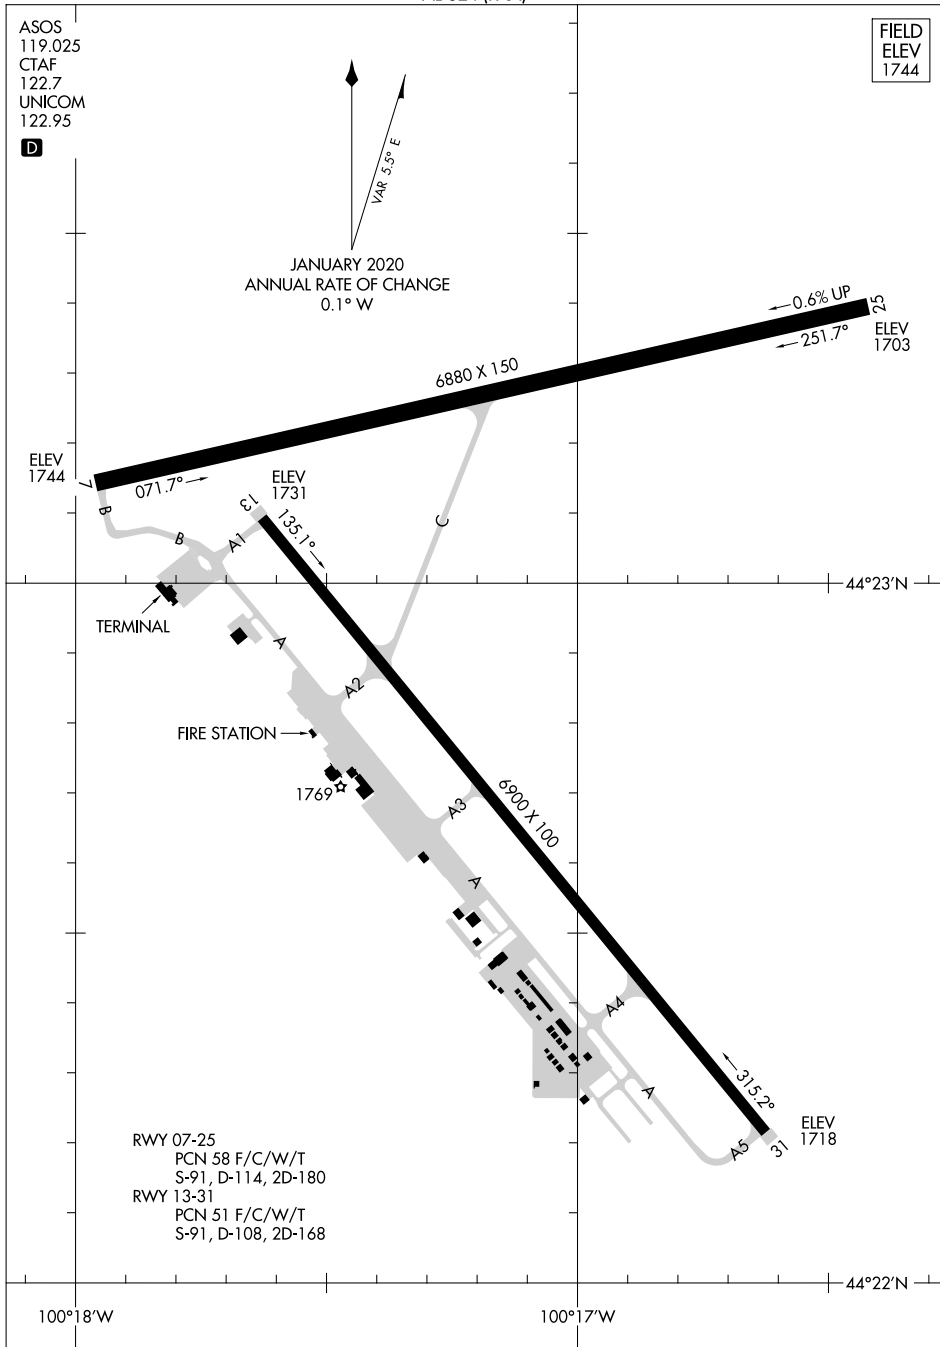

20366

# AIRPORT DIAGRAM

AL-324 (FAA)

PIERRE RGNL (PIR)  
PIERRE, SOUTH DAKOTA

ASOS  
119.025  
CTAF  
122.7  
UNICOM  
122.95

**D**

FIELD  
ELEV  
1744

↑  
↑  
VAR 3.5° E  
JANUARY 2020  
ANNUAL RATE OF CHANGE  
0.1° W

NC-1, 21 MAR 2024 to 18 APR 2024

NC-1, 21 MAR 2024 to 18 APR 2024

# AIRPORT DIAGRAM

20366

PIERRE, SOUTH DAKOTA  
PIERRE RGNL (PIR)