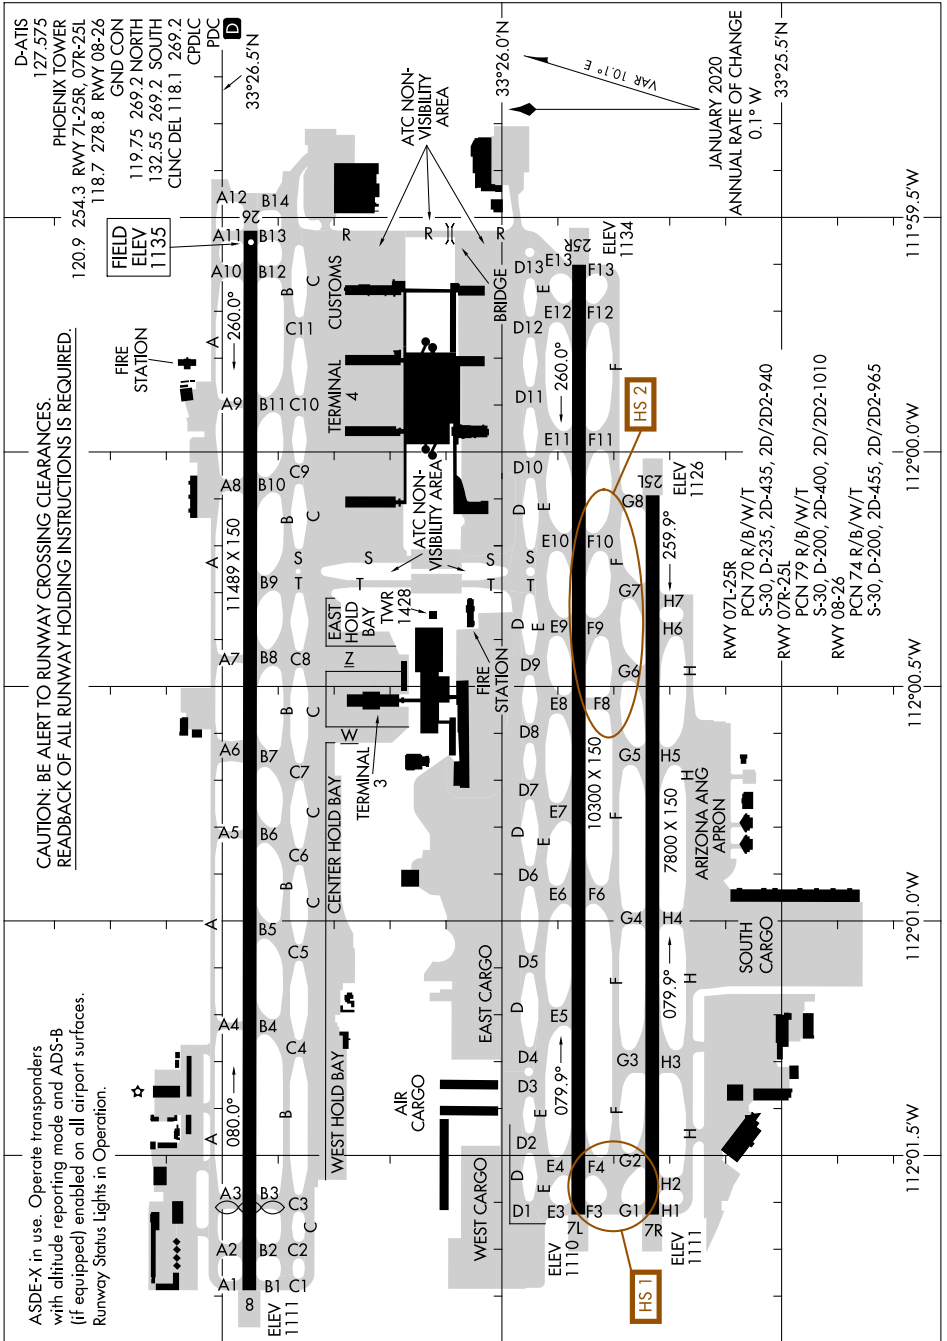

AIRPORT DIAGRAM

PHOENIX SKY HARBOR INTL (PHX)
PHOENIX, ARIZONA

AL-322 (FAA)

SW-4, 21 MAR 2024 to 18 APR 2024

SW-4, 21 MAR 2024 to 18 APR 2024

AIRPORT DIAGRAM

PHOENIX, ARIZONA
PHOENIX SKY HARBOR INTL (PHX)