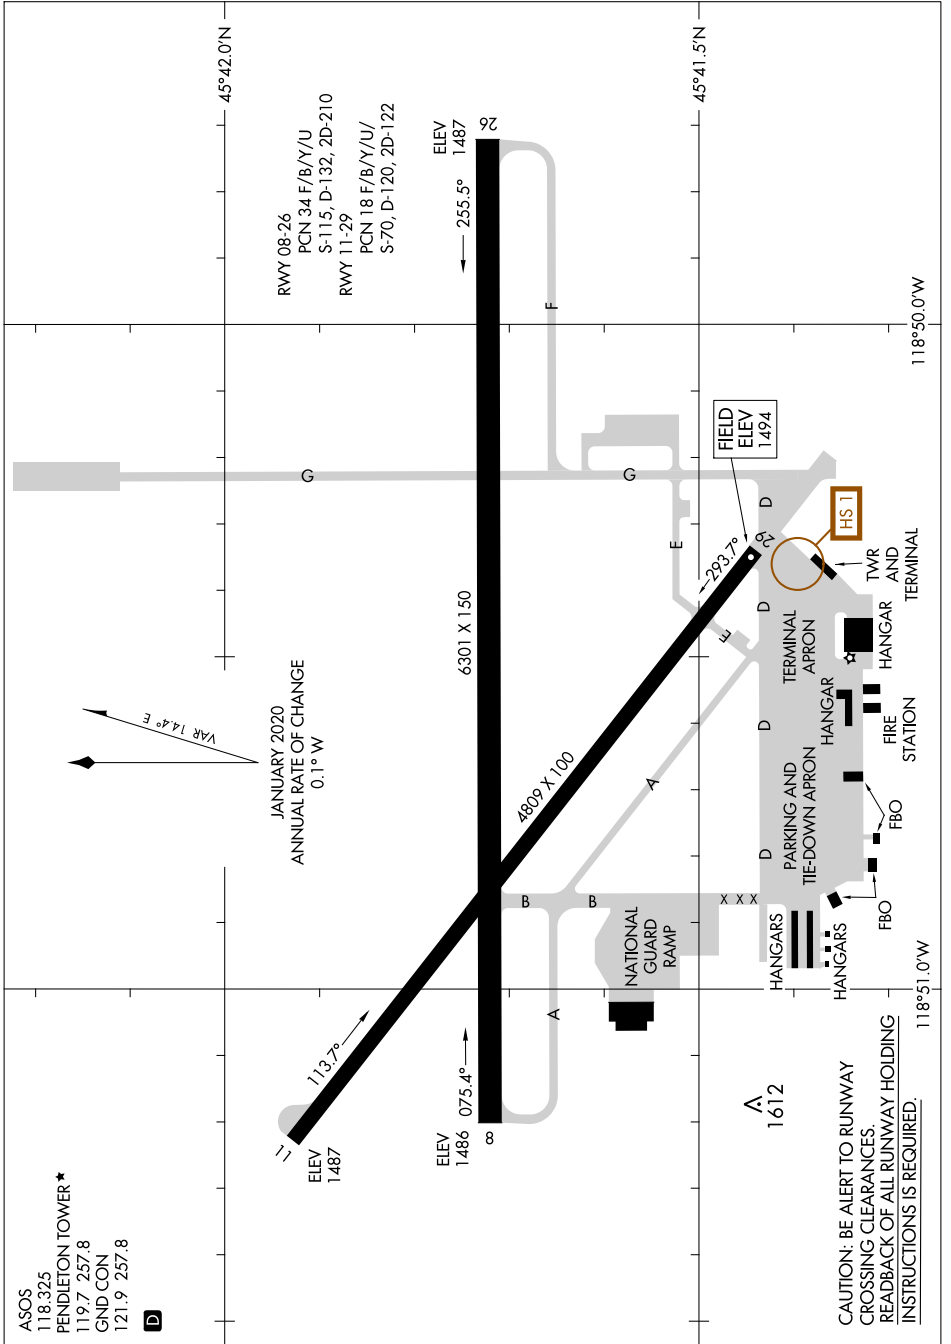

# AIRPORT DIAGRAM

EASTERN OREGON RGNL AT PENDLETON (PDT)  
AL-316 (FAA)  
PENDLETON, OREGON

NW-1, 21 MAR 2024 to 18 APR 2024

NW-1, 21 MAR 2024 to 18 APR 2024

# AIRPORT DIAGRAM

PENDLETON, OREGON  
EASTERN OREGON RGNL AT PENDLETON (PDT)