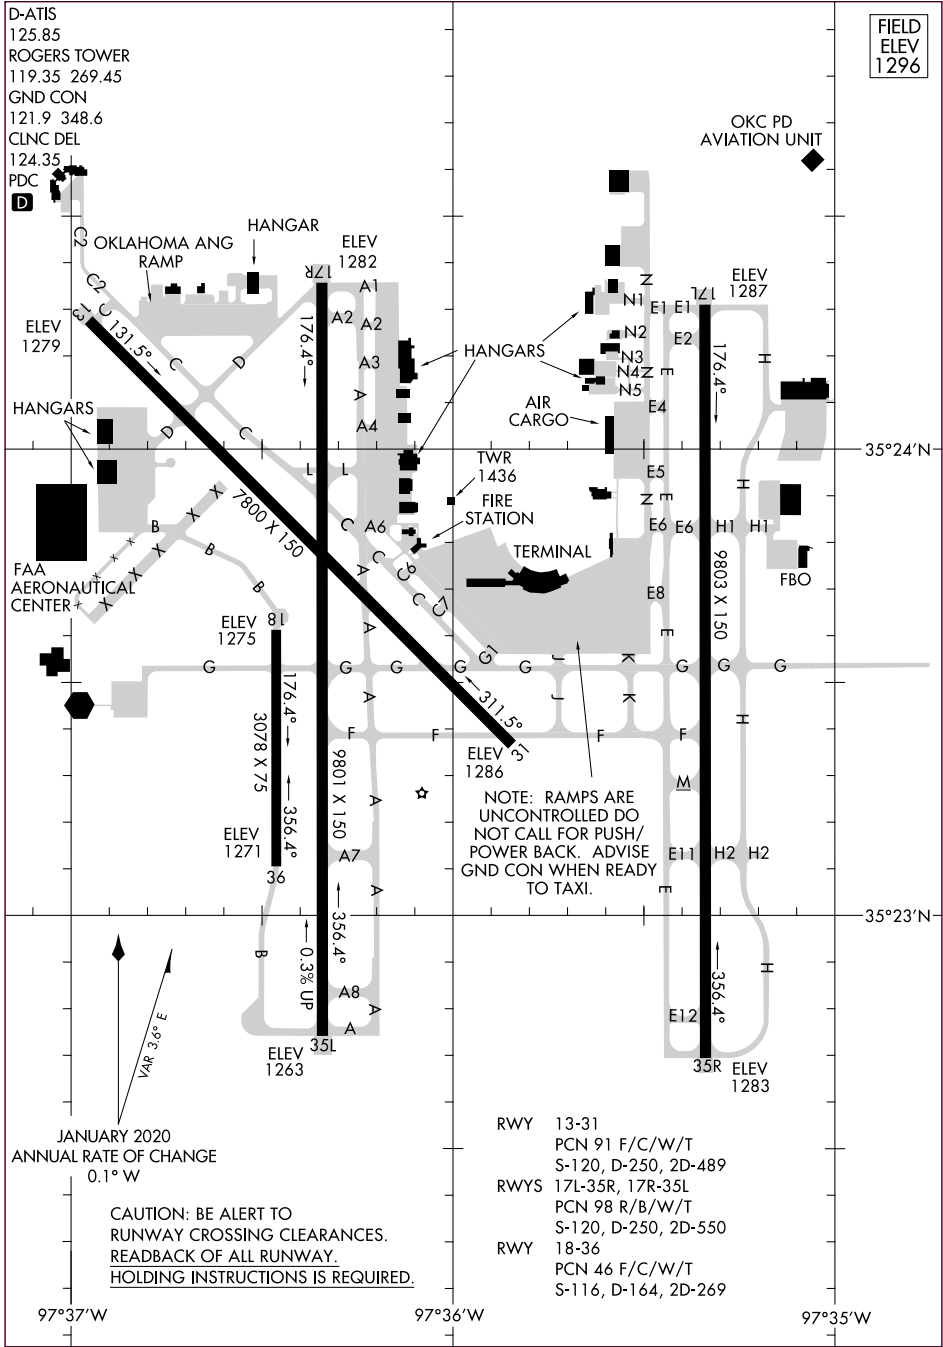

22307
AIRPORT DIAGRAM

WILL ROGERS WORLD (OKC)
 OKLAHOMA CITY, OKLAHOMA

AL-301 (FAA)

FIELD
 ELEV
 1296

SC-1, 21 MAR 2024 to 18 APR 2024

SC-1, 21 MAR 2024 to 18 APR 2024

22307
AIRPORT DIAGRAM

OKLAHOMA CITY, OKLAHOMA
WILL ROGERS WORLD (OKC)